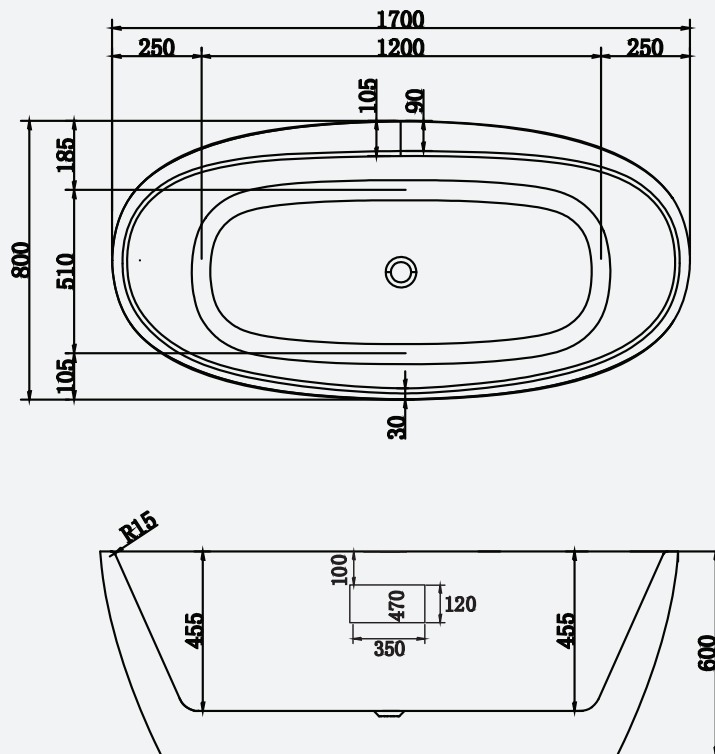

Capri

Contemporary and sleek edged, the Capri is a stylish centre point of any bathroom design.

Double ended symmetry makes this bath the perfect choice for those wanting more space to relax alone or with a loved one or enjoy more room to bathe the children. With an inbuilt tap ledge to allow for deck mounted taps, range of bespoke outer finishes and two size options, this freestanding bath lends itself to versatility.

Supplied as standard with a white waste and overflow cover as well as a slimline bath trap for easy installation above floor level.

Capri Large 1700 x 800mm Bath
Code: FCADE2/WH

Capri Large 1700 x 800mm Coloured Bath
Code: FCADE2/COL

Size: 1700(l) x 800(w)mm
Weight: 47kg

Technical Information

Founded
1880

Telephone 028 9081 7631
Email info@adamsez.com

www.adamsez.com

 AdColour;
Make me yours