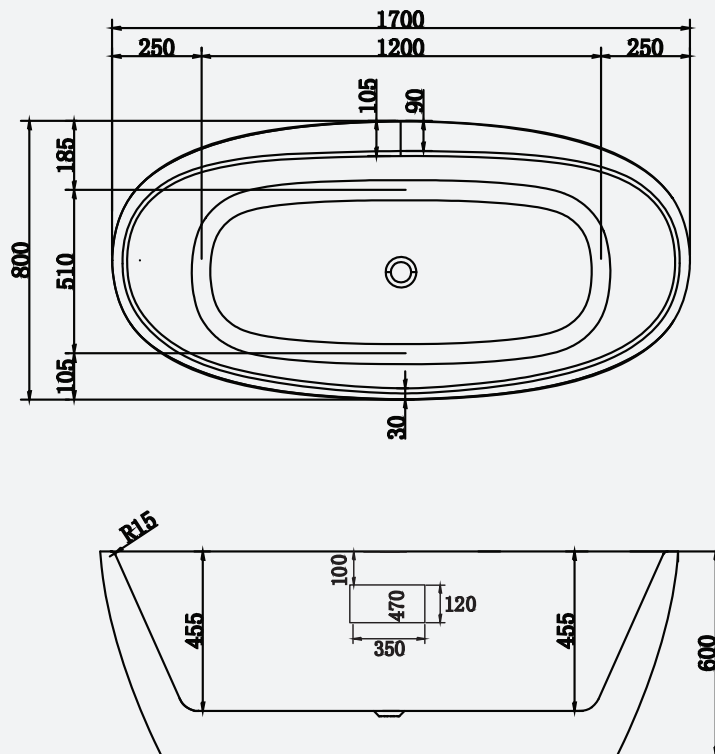

Capri

Contemporary and sleek edged, the Capri is a stylish centre point of any bathroom design.

Double ended symmetry makes this bath the perfect choice for those wanting more space to relax alone or with a loved one or enjoy more room to bathe the children. With an inbuilt tap ledge to allow for deck mounted taps, range of bespoke outer finishes and two size options, this freestanding bath lends itself to versatility.

Supplied as standard with a white waste and overflow cover as well as a slimline bath trap for easy installation above floor level.

Capri Large 1700 x 800mm Bath
Code: FCDE2/WH

Capri Large 1700 x 800mm Coloured Bath
Code: FCDE2/COL

Size: 1700(l) x 800(w)mm

Weight: 47kg

Technical Information

Founded
1880

Telephone 028 9081 7631
Email info@adamsez.com

www.adamsez.com

 AdColour;
Make me yours