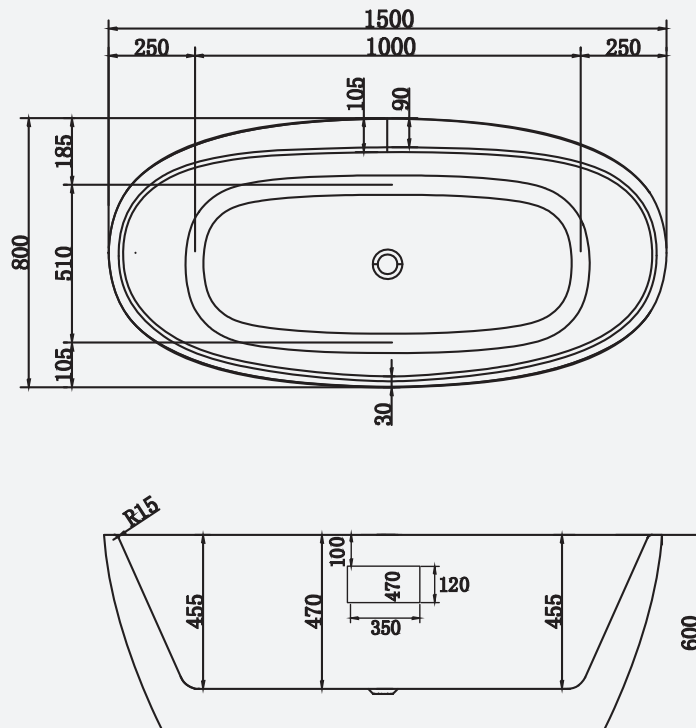

Capri

Contemporary and sleek edged, the Capri is a stylish centre point of any bathroom design.

Double ended symmetry makes this bath the perfect choice for those wanting more space to relax alone or with a loved one or enjoy more room to bathe the children. With an inbuilt tap ledge to allow for deck mounted taps, range of bespoke outer finishes and two size options, this freestanding bath lends itself to versatility.

Supplied as standard with a white waste and overflow cover as well as a slimline bath trap for easy installation above floor level.

Capri Small 1500 x 800mm Bath
Code: FCADE1/WH

Capri Small 1500 x 800mm Coloured Bath
Code: FCADE1/COL

Size: 1500(l) x 800(w)mm
Weight: 40kg

Technical Information

Founded
1880

Telephone 028 9081 7631
Email info@adamsez.com

www.adamsez.com

 AdColour;
Make me yours