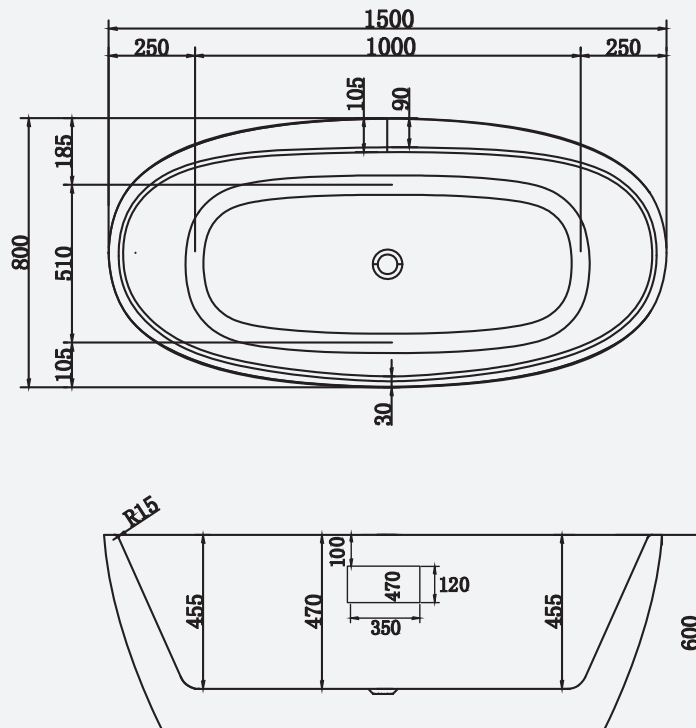

Capri

Contemporary and sleek edged, the Capri is a stylish centre point of any bathroom design.

Double ended symmetry makes this bath the perfect choice for those wanting more space to relax alone or with a loved one or enjoy more room to bathe the children. With an inbuilt tap ledge to allow for deck mounted taps, range of bespoke outer finishes and two size options, this freestanding bath lends itself to versatility.

Supplied as standard with a white waste and overflow cover as well as a slimline bath trap for easy installation above floor level.

Capri Small 1500 x 800mm Bath
Code: FCDE1/WH

Capri Small 1500 x 800mm Coloured Bath
Code: FCDE1/COL

Size: 1500(l) x 800(w)mm

Weight: 40kg

Technical Information

Founded
1880

Telephone 028 9081 7631
Email info@adamsez.com

www.adamsez.com

 AdColour;
Make me yours