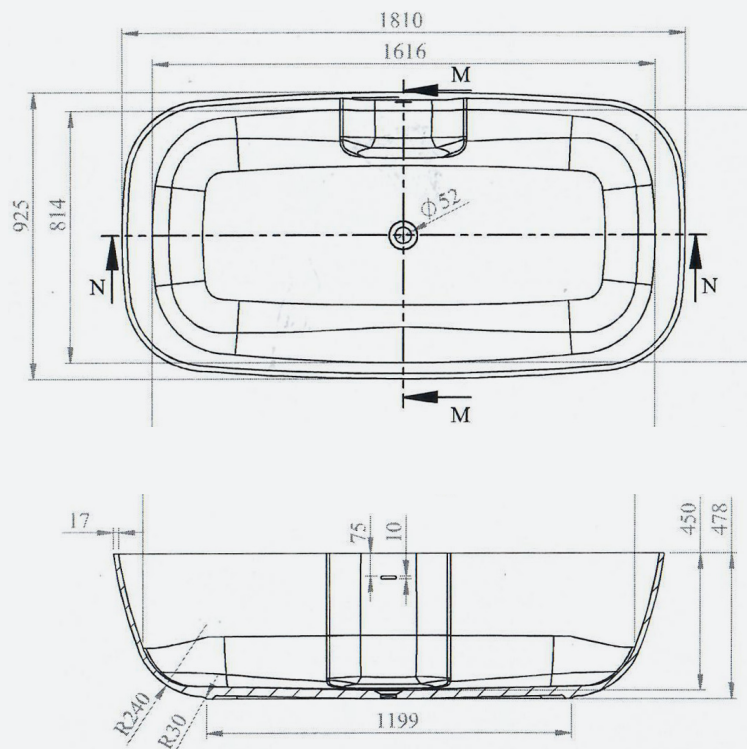

Olympia Bath
Code: FOL/WH

Olympia Coloured Bath
Code: FOL/COL

Size: 1810(l) x 925(w)mm

Weight: 155kg

Technical Information
Estimated Volume - 300L

Founded 1880

Telephone 028 9081 7631
Email info@adamsez.com