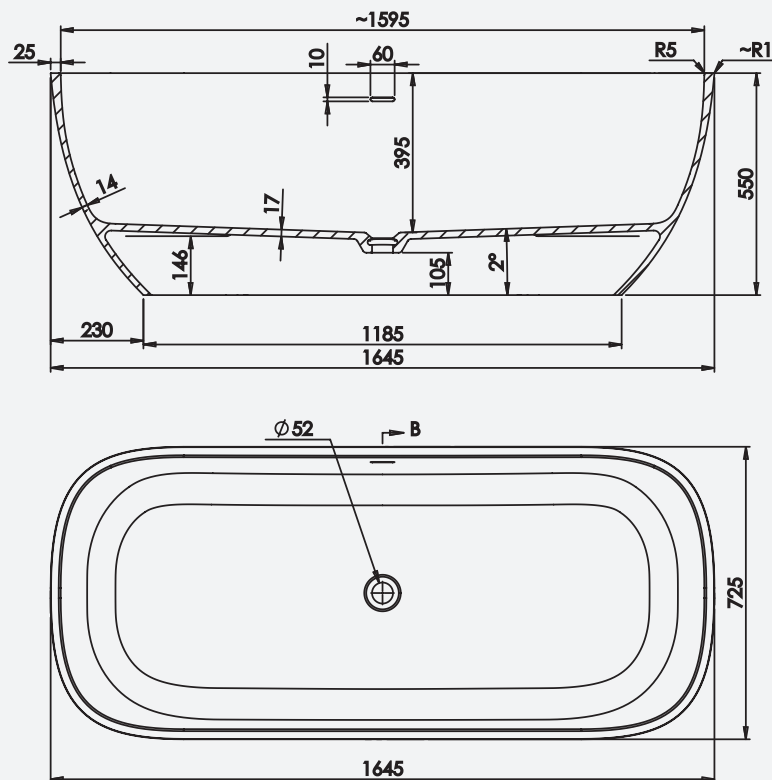

Our Olympic Wash Basin will blend perfectly and complement the Olympic bath in white or coloured.

Olympic 1645mm Bath
Code: FOM/WH

Olympic 1645mm Coloured Bath
Code: FOM/COL

Size: 1645(l) x 725(w)mm

Weight: 118kg

Technical Information

Olympic 1645mm
Bath Weight 118kg
With internal overflow
Est. Volume = 180L

Founded 1880

Telephone 028 9081 7631
Email info@adamsez.com

www.adamsez.com

 AdColour;
Make me yours