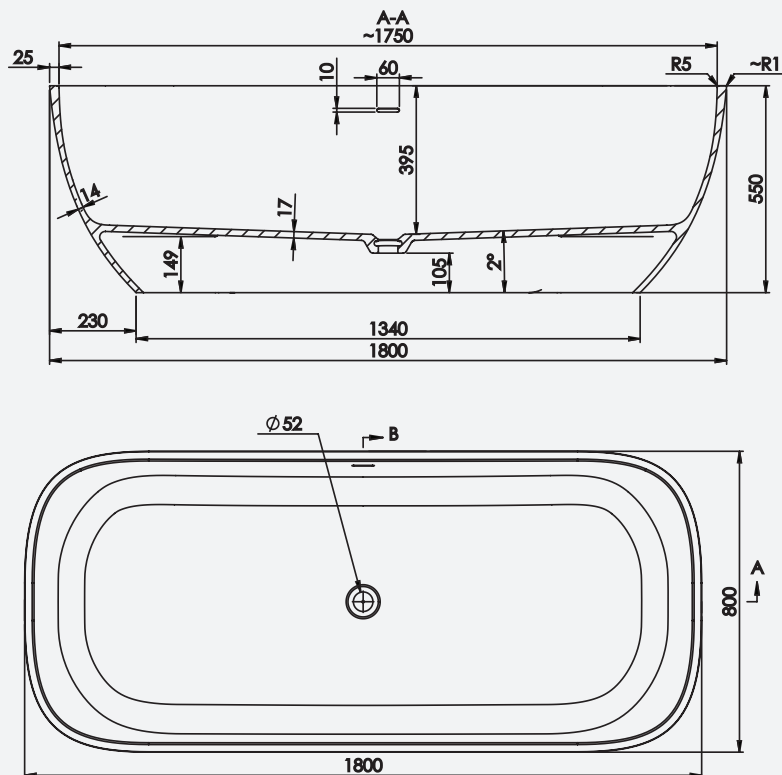

Our Olympic Wash Basin will blend perfectly and complement the Olympic bath in white or coloured.

**Olympic 1800mm Bath**  
Code: FOM2/WH

**Olympic 1800mm Coloured Bath**  
Code: FOM2/COL

*Size: 1800(l) x 725(w)mm*

*Weight: 130kg*

## Technical Information

**Olympic 1800mm**  
Bath Weight 130kg  
With internal overflow  
Est. Volume = 180L

Founded  
1880

Telephone 028 9081 7631  
Email info@adamsez.com

www.adamsez.com