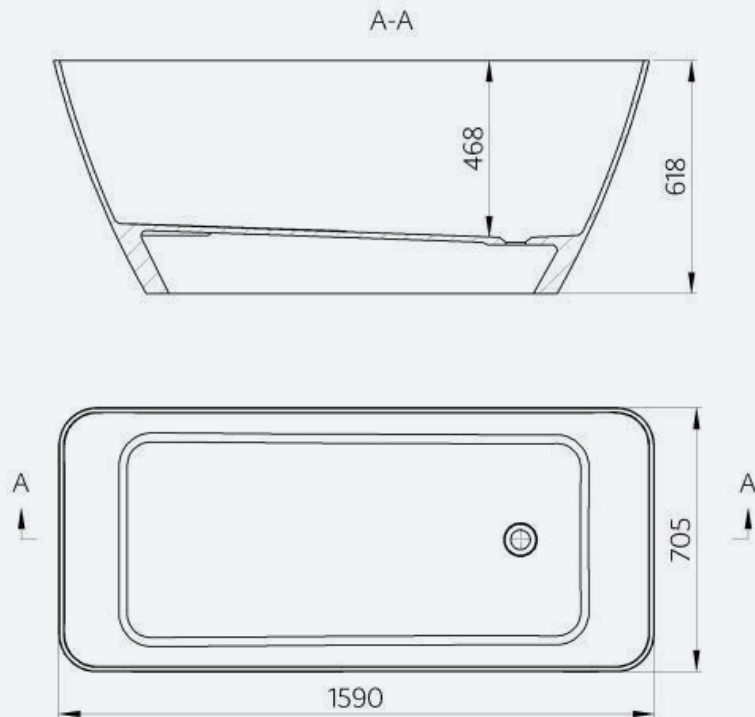

# Winchester

The contemporary and bold design of the Winchester makes for a standout bathroom piece.

With a sleek and clean-lined finish, this single-ended bath is true brilliance.

Available in one size only and comes with a chrome waste as standard.

**Winchester Bath**  
Code: FWSE/WH

**Winchester Coloured Bath**  
Code: FWSE/COL

*Size: 1590(l) x 705(w)mm*

*Weight: 102kg*

**Technical Information**  
Estimated Volume - 390L

Founded  
1880

Telephone 028 9081 7631  
Email info@adamsez.com