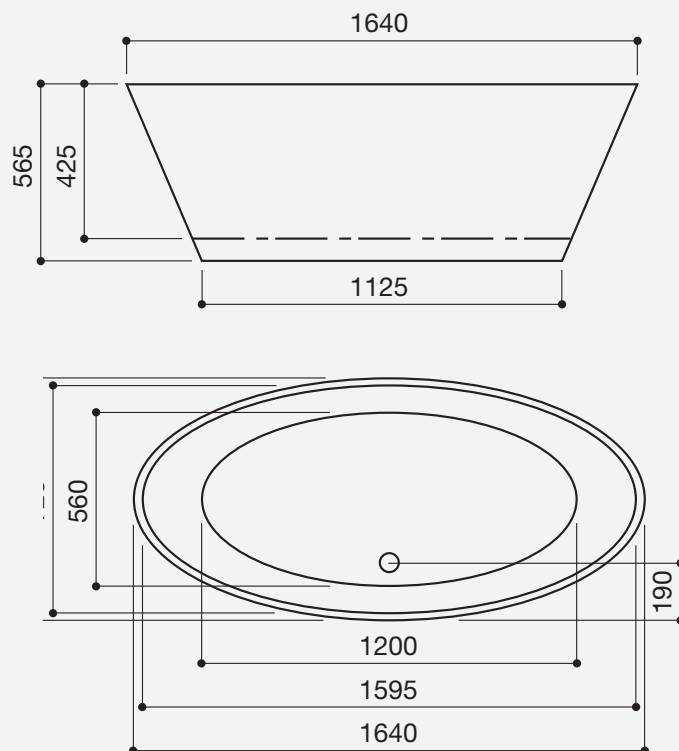

Calabar Bath
Code: FCA/WH

Calabar Coloured Bath
Code: FCA/COL

Size: 1640(l) x 765(w)mm

Weight: 110kg

Technical Information
Estimated Volume - 210L

Founded
1880

Telephone 028 9081 7631
Email info@adamsez.com