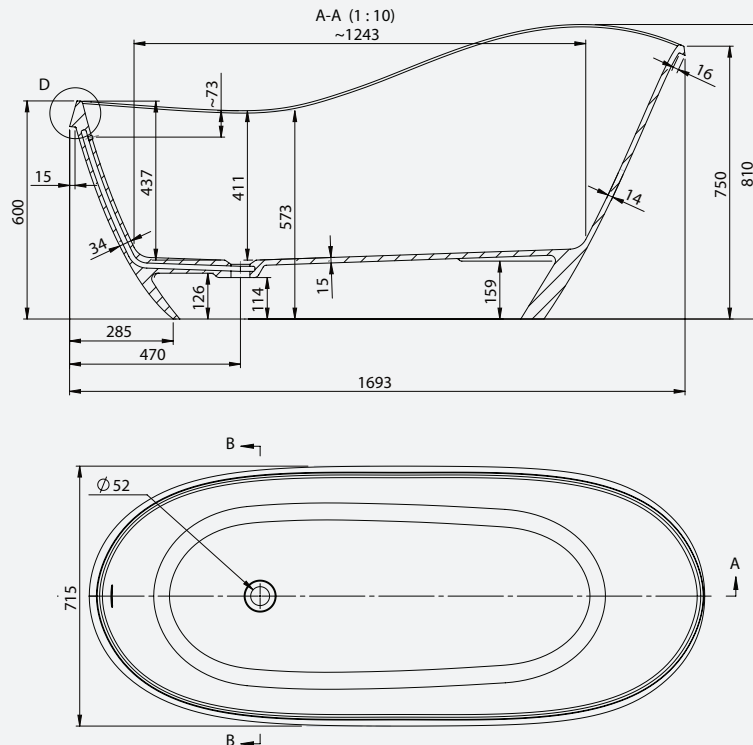

Lincoln Bath

With internal overflow
Code: FLSE/WH

Lincoln Coloured Bath

With internal overflow
Code: FLSE/COL

Size: 1693(l) x 715(w)mm

Weight: 101kg

Technical Information

Estimated Volume - 210L