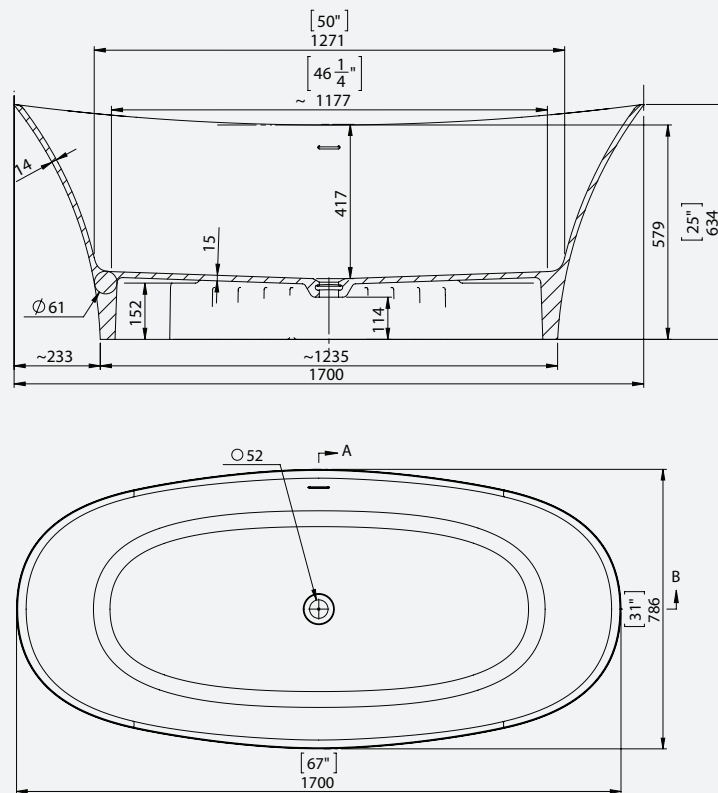

Rochester Bath
With internal overflow
Code: FRDE/WH

Rochester Coloured Bath
With internal overflow
Code: FRDE/COL

Size: 1700(l) x 786(w)mm

Weight: 100kg

Technical Information

Estimated Volume - 235L

Founded 1880