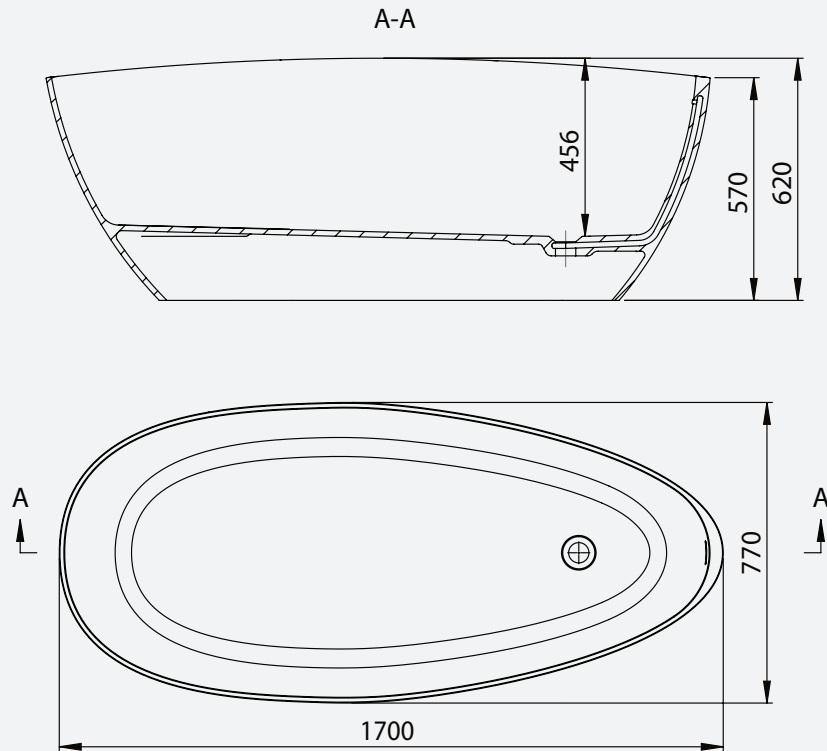

Kensington

Available with and without overflow in three different sizes, the Kensington is a teardrop-shaped, single-ended bath.

Stylishly proportioned, this bath is perfectly suited to those with a desire for long, bubbly soaks.

Kensington L
1700 x 770mm Bath
 With internal overflow
 Code: FKL/WH

Kensington L Coloured
1700 x 770mm Bath
 With internal overflow
 Code: FKL/COL

Size: 1700(l) x 770(w)mm
Weight 98kg

Technical Information

Kensington L
 Bath Weight 98kg
 With built-in overflow
 Est. Volume = 300L

Founded
1880

Telephone 028 9081 7631
 Email info@adamsez.com

www.adamsez.com

 AdColour;
 Make me yours