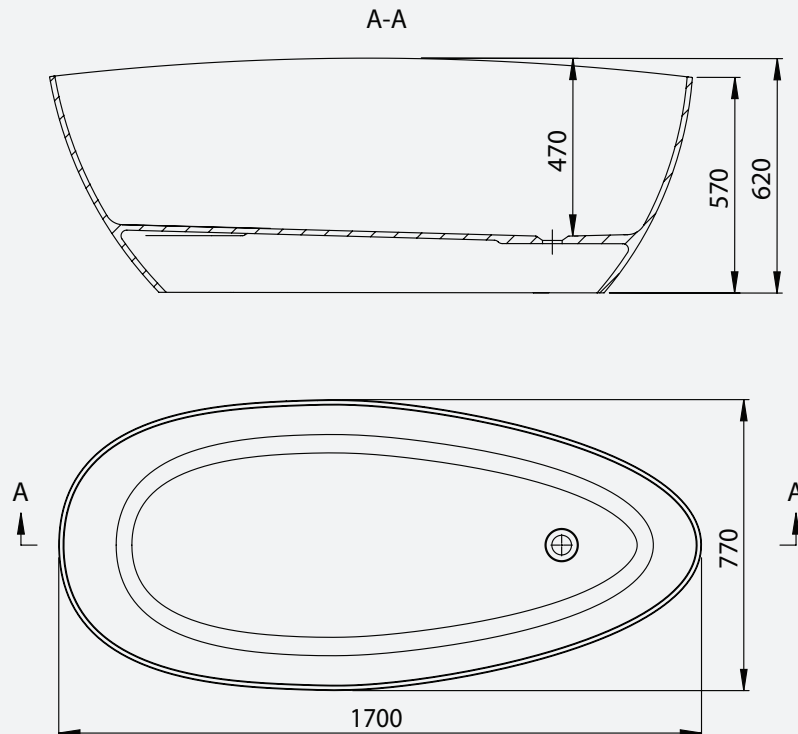

# Kensington

Available with and without overflow in three different sizes, the Kensington is a teardrop-shaped, single-ended bath.

Stylishly proportioned, this bath is perfectly suited to those with a desire for long, bubbly soaks.

**Kensington M**  
**1700 x 770mm Bath**  
 Without overflow  
 Code: FKM/WH

**Kensington M Coloured**  
**1700 x 770mm Bath**  
 Without overflow  
 Code: FKM/COL

*Size: 1700(l) x 770(w)mm*

*Weight 98kg*

## Technical Information

**Kensington M**  
 Bath Weight 98kg  
 With no overflow  
 Est. Volume = 330L

Founded  
1880

Telephone 028 9081 7631  
 Email info@adamsez.com

[www.adamsez.com](http://www.adamsez.com)