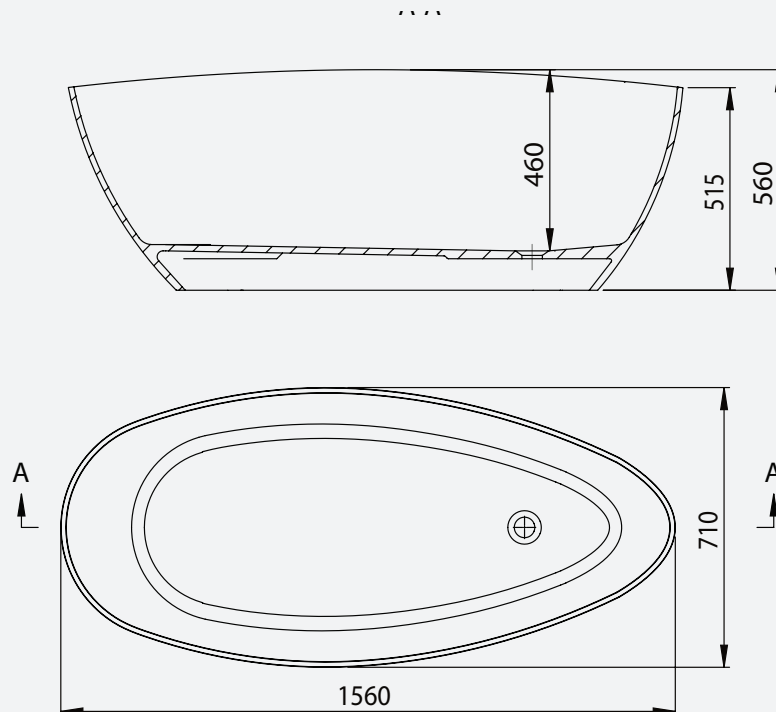

Kensington

Available with and without overflow in three different sizes, the Kensington is a teardrop-shaped, single-ended bath.

Stylishly proportioned, this bath is perfectly suited to those with a desire for long, bubbly soaks.

Kensington S
1560 x 710mm Bath
 Without overflow
 Code: FKS/WH

Kensington S Coloured
1560 x 710mm Bath
 Without overflow
 Code: FKS/COL

Size: 1560(l) x 710(w)mm

Weight 73kg

Technical Information

Kensington S
 Bath Weight 73kg
 With no overflow
 Est. Volume = 255L