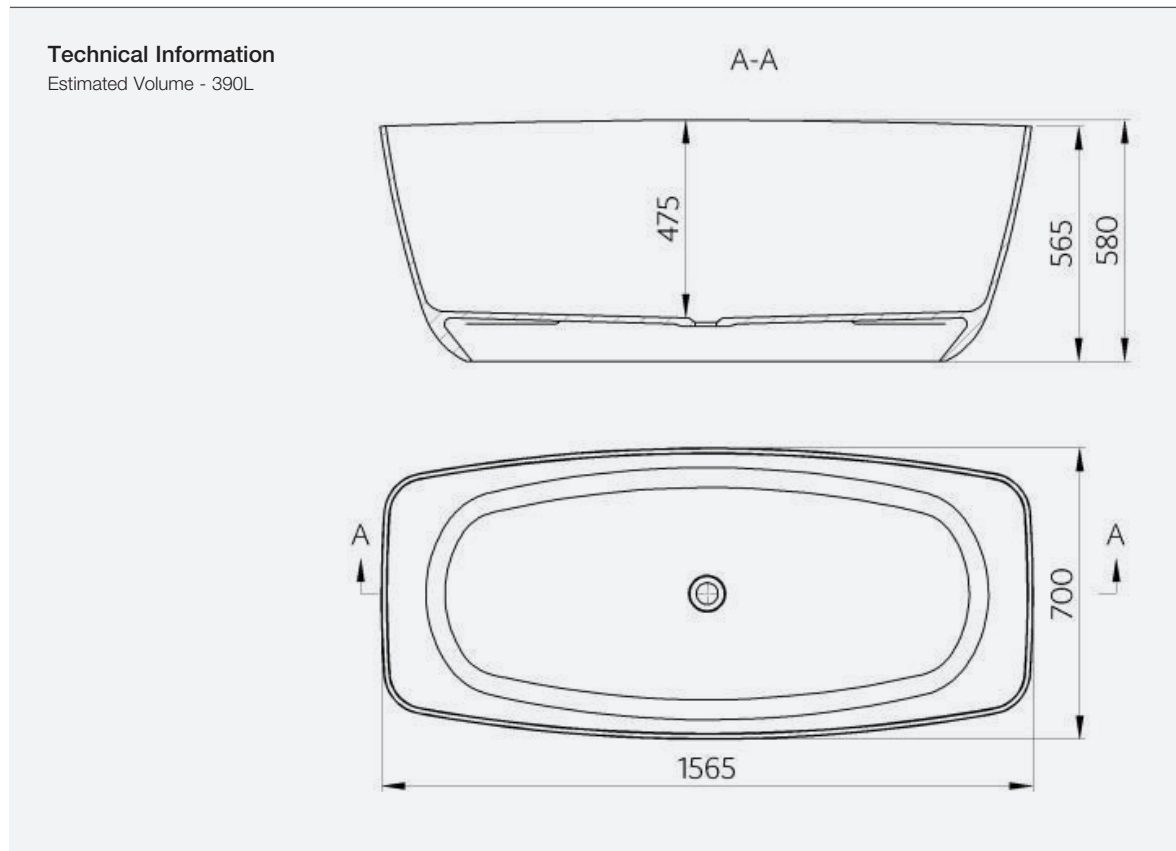

Canterbury

Seamlessly finished, the Canterbury is perfect for relaxing and lavish soaks.

With a softer design, the rounded curves of this exquisite double-ended bath fall elegantly to the floor.

Available in one size only and comes with a chrome waste as standard.

Canterbury Bath
Code: FCDE/WH

Canterbury Coloured Bath
Code: FCDE/COL

Size: 1565(l) x 700(w)mm

Weight: 90kg

Founded
1880

Telephone 028 9081 7631
Email info@adamsez.com

www.adamsez.com

 AdColour;
Make me yours