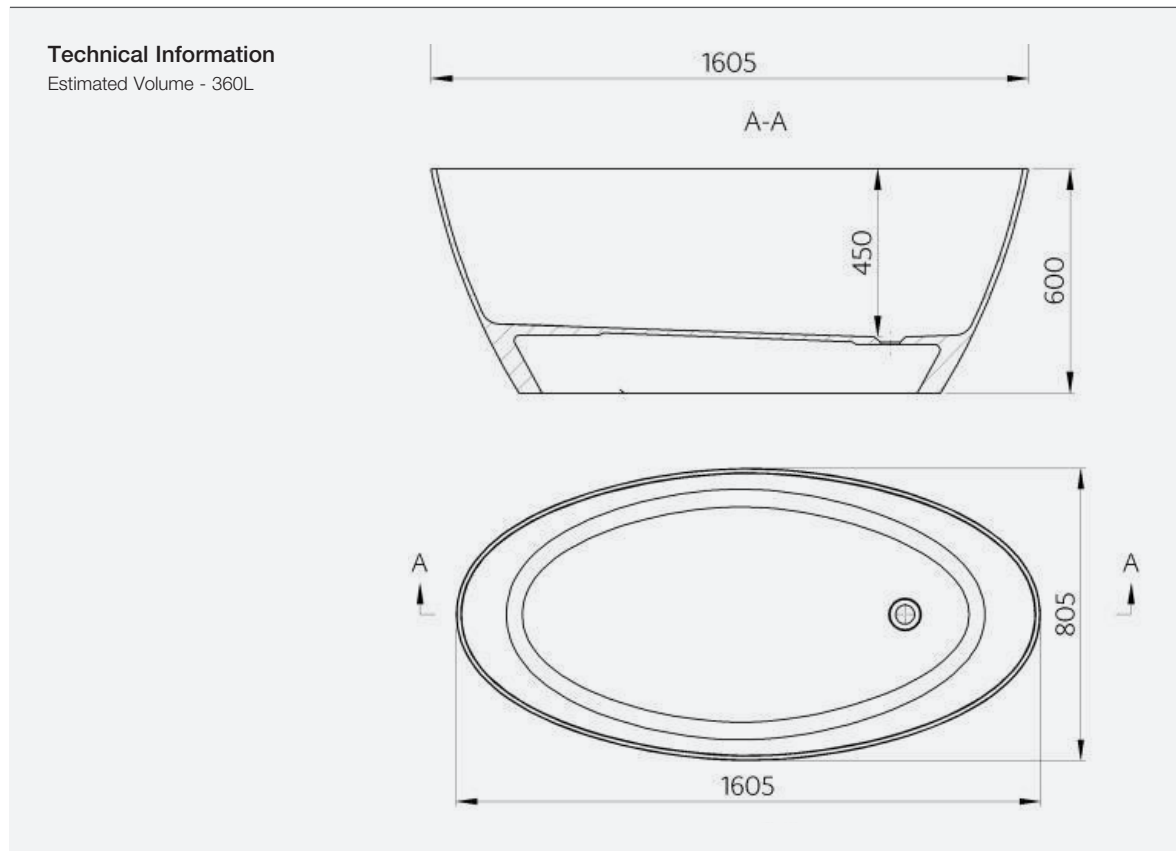

York

Beautifully minimalistic, the York offers the perfect opportunity to unwind at the end of a busy day.

This single-ended bath is the epitome of magnificence.

Available in one size only and comes with a chrome waste as standard.

York Bath

Code: FYSE/WH

York Coloured Bath

Code: FYSE/COL

Size: 1605(l) x 805(w)mm

Weight: 92kg

Founded
1880

Telephone 028 9081 7631
Email info@adamsez.com