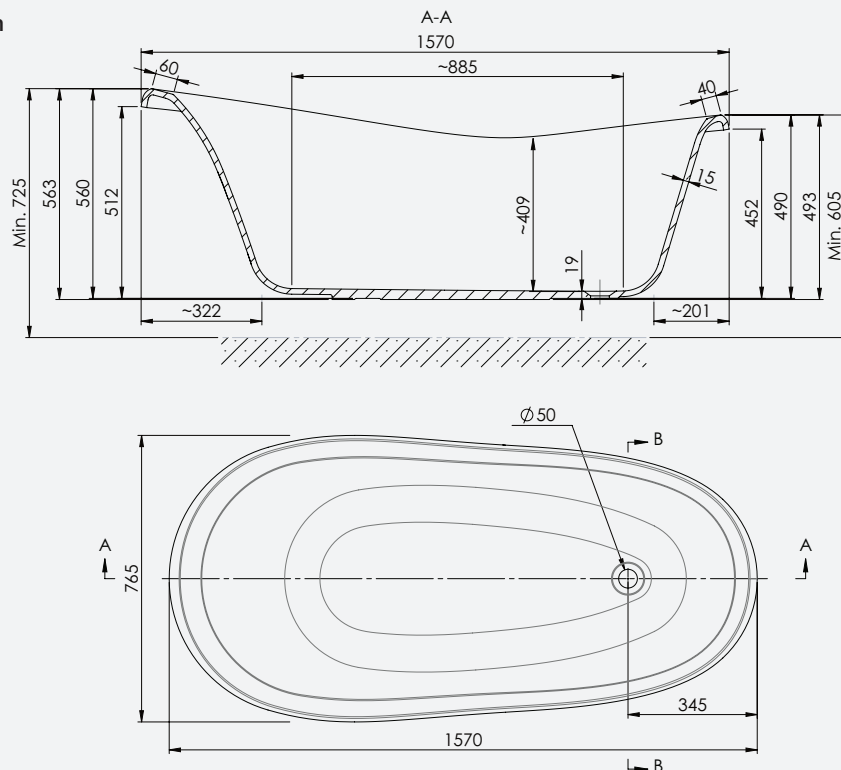

Available in two sizes and in a range of bespoke outer finishes.

Windsor 1570 x 765mm Bath
Code: FWI/1/WH

Windsor 1570 x 765mm Coloured Bath
Code: FWI/1/COL

Size: 1570(l) x 765(w)mm
Weight 68kg

Technical Information

Estimated Volume - 210L

Founded
1880

Telephone 028 9081 7631
Email info@adamsez.com

www.adamsez.com

 AdColour;
Make me yours