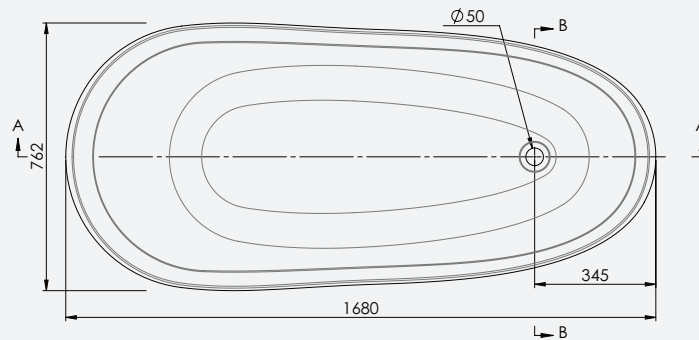

Available in two sizes and in a range of bespoke outer finishes.

Windsor 1680 x 762mm Bath
Code: FWI/2/WH

Windsor 1680 x 762mm Coloured Bath
Code: FWI/2/COL

Size: 1680(l) x 762(w)mm
Weight 69kg

Technical Information