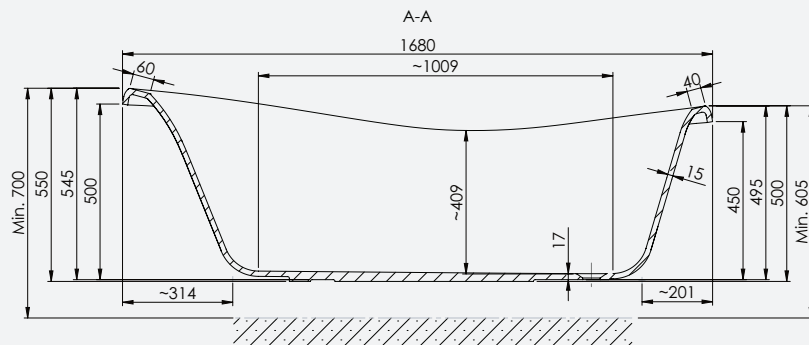

Available in two sizes and in a range of bespoke outer finishes.

Windsor 1680 x 762mm Bath
Code: FWI/2/WH

Windsor 1680 x 762mm Coloured Bath
Code: FWI/2/COL

Size: 1680(l) x 762(w)mm
Weight 69kg

Technical Information