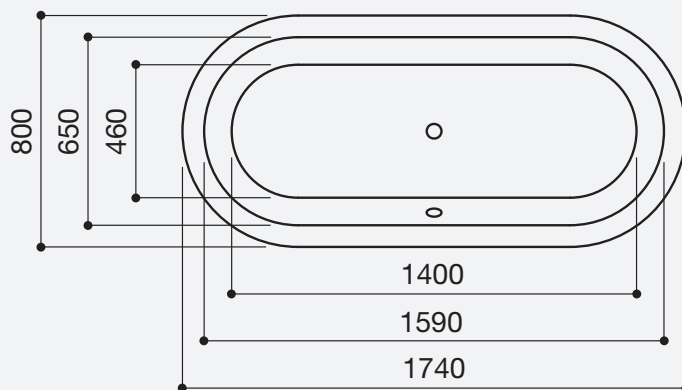

Available in a range of bespoke outer finishes.

Eclipse Bath
Code: FEC/WH

Eclipse Coloured Bath
Code: FEC/COL

Size: 1740(l) x 800(w)mm

Weight: 40kg

Technical Information

Est Volume 210L

Founded
1880