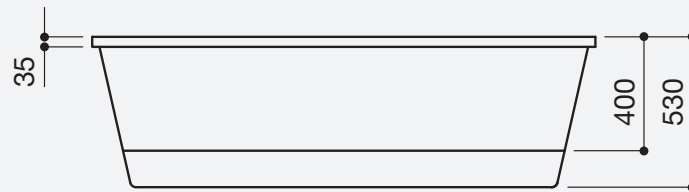

Available in a range of bespoke outer finishes.

Eclipse Bath
Code: FEC/WH

Eclipse Coloured Bath
Code: FEC/COL

Size: 1740(l) x 800(w)mm

Weight: 40kg

Technical Information

Est Volume 210L

Founded
1880