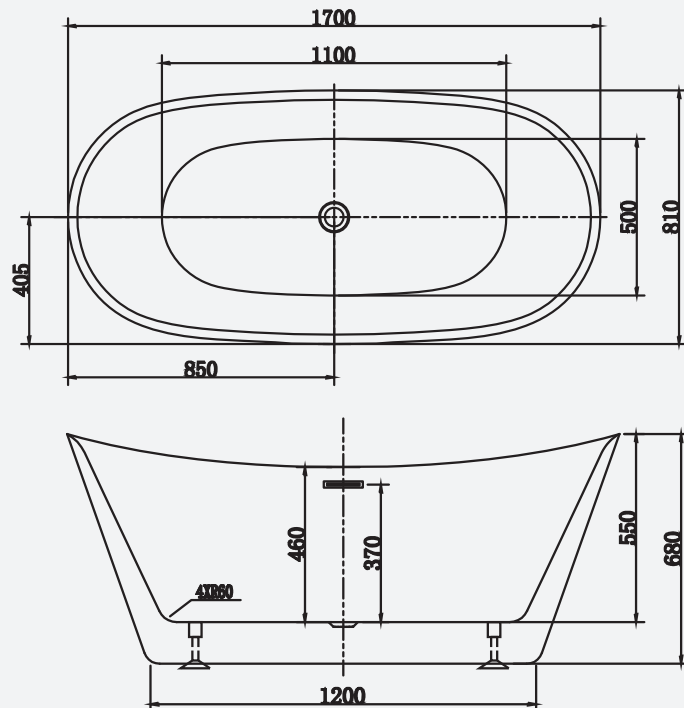

Supplied as standard with a white waste and overflow cover as well as a slimline bath trap for easy installation above floor level.

Vana Matt White Bath
Code: FVDEM/WH

Vana Gloss White Bath
Code: FVDEG/WH

Size: 1700(l) x 810(w)mm

Weight: 48kg

Technical Information

Founded
1880

Telephone 028 9081 7631
Email info@adamsez.com

www.adamsez.com