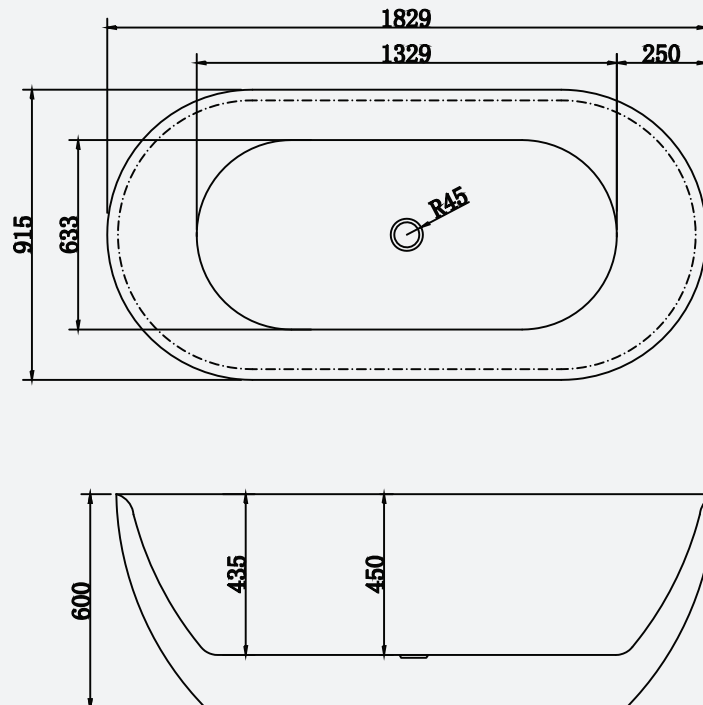

Sorrento

The classically designed Sorrento adds a touch of decadence to any bathroom.

Available in three sizes and in a range of bespoke outer finishes, this double ended bath is the perfect choice for those who want more space to relax.

Supplied as standard with a white waste and overflow cover as well as a slimline bath trap for easy installation above floor level.

Sorrento Large 1829 x 915mm Bath
Code: FSODE3/WH

Sorrento Large 1829 x 915mm Coloured Bath
Code: FSODE3/COL

Size: 1829(l) x 915(w)mm

Weight: 55kg

Technical Information

Founded
1880

Telephone 028 9081 7631
Email info@adamsez.com

www.adamsez.com

 AdColour;
Make me yours