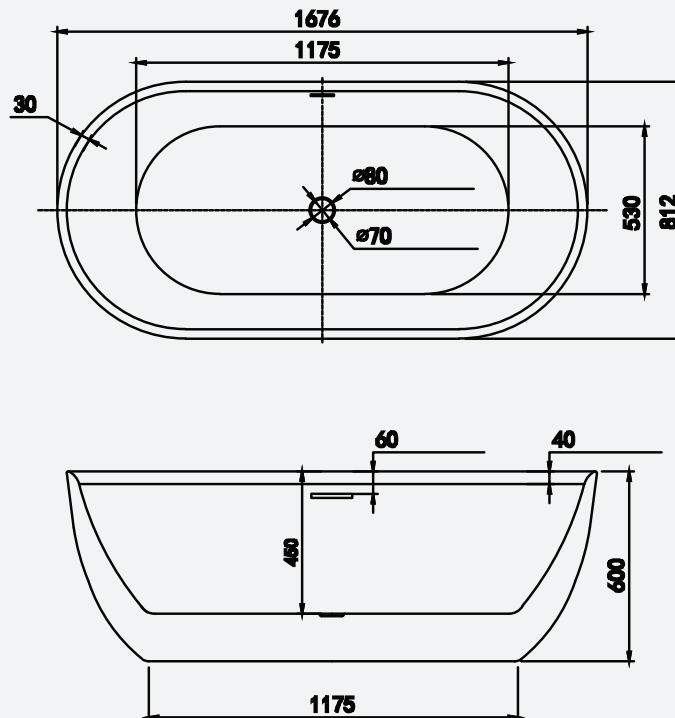

Technical Information

Founded
1880

Telephone 028 9081 7631
Email info@adamsez.com

www.adamsez.com

AdColour;
Make me yours