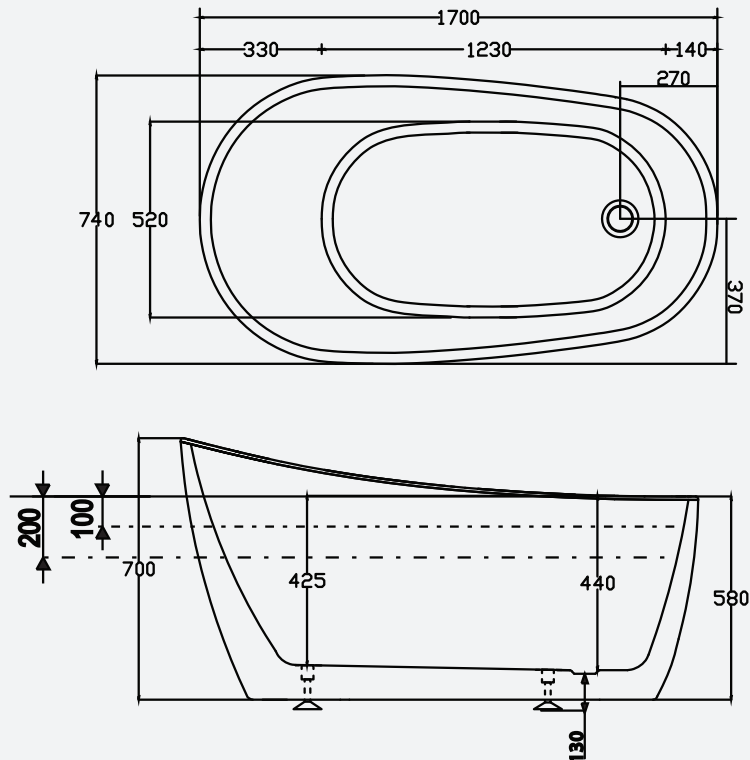

Technical Information

Founded
1880

Telephone 028 9081 7631
Email info@adamsez.com

www.adamsez.com

AdColour;
Make me yours