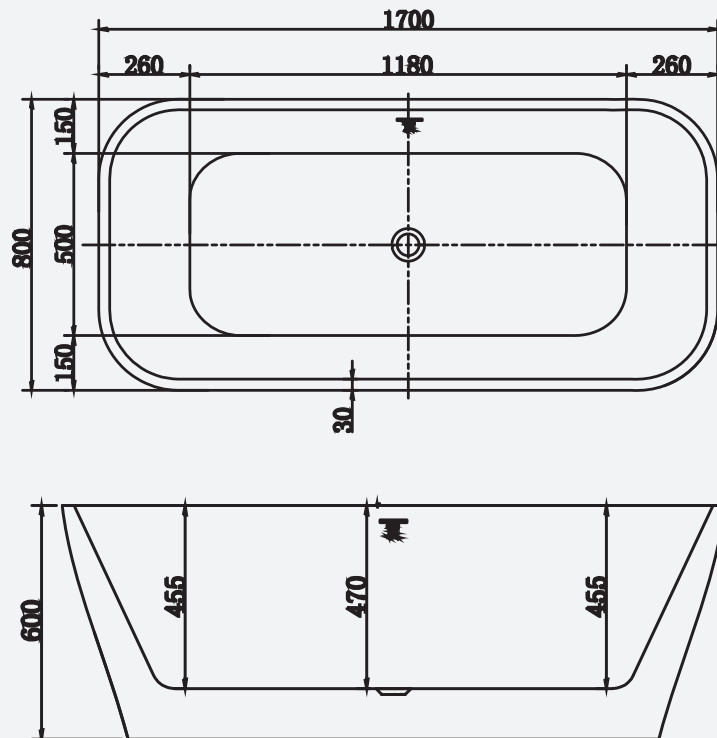

Available in a range of bespoke outer finishes. Supplied as standard with a white waste and overflow cover as well as a slimline bath trap for easy installation above floor level.

Roma Bath

Code: FRMDE/WH

Roma Coloured Bath

Code: FRMDE/COL=

Size: 1700(l) x 800(w)mm

Weight: 50kg

Technical Information

Founded
1880

Telephone 028 9081 7631
Email info@adamsez.com

www.adamsez.com