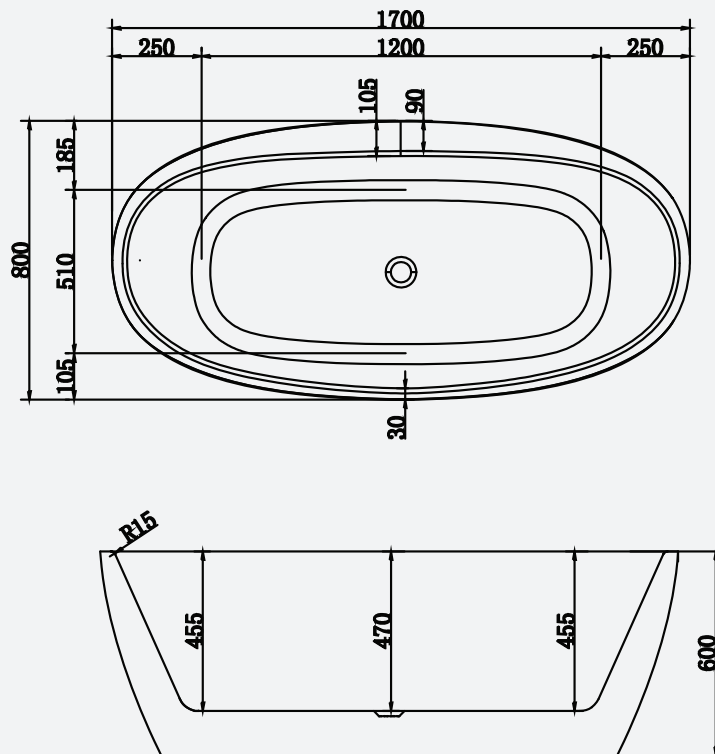

Capri

Contemporary and sleek edged, the Capri is a stylish centre point of any bathroom design.

Double ended symmetry makes this bath the perfect choice for those wanting more space to relax alone or with a loved one or enjoy more room to bathe the children. With an inbuilt tap ledge to allow for deck mounted taps, range of bespoke outer finishes and two size options, this freestanding bath lends itself to versatility.

Supplied as standard with a white waste and overflow cover as well as a slimline bath trap for easy installation above floor level.

Capri Large 1700 x 800mm Bath
Code: FCDE2/WH

Capri Large 1700 x 800mm Coloured Bath
Code: FCDE2/COL

Size: 1700(l) x 800(w)mm

Weight: 47kg

Technical Information

Founded
1880

Telephone 028 9081 7631
Email info@adamsez.com

www.adamsez.com

 AdColour;
Make me yours