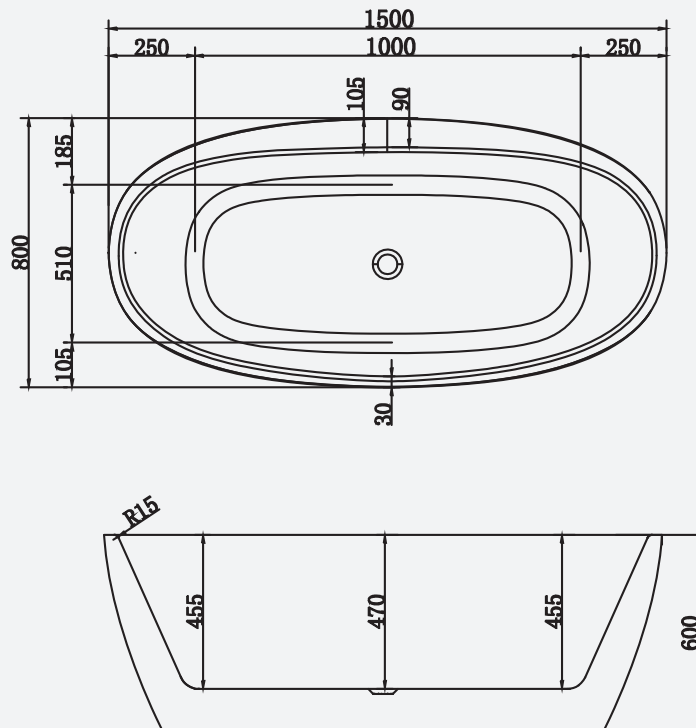

Capri

Contemporary and sleek edged, the Capri is a stylish centre point of any bathroom design.

Double ended symmetry makes this bath the perfect choice for those wanting more space to relax alone or with a loved one or enjoy more room to bathe the children. With an inbuilt tap ledge to allow for deck mounted taps, range of bespoke outer finishes and two size options, this freestanding bath lends itself to versatility.

Supplied as standard with a white waste and overflow cover as well as a slimline bath trap for easy installation above floor level.

Capri Small 1500 x 800mm Bath
Code: FCDE1/WH

Capri Small 1500 x 800mm Coloured Bath
Code: FCDE1/COL

Size: 1500(l) x 800(w)mm

Weight: 40kg

Technical Information

Founded
1880

Telephone 028 9081 7631
Email info@adamsez.com

www.adamsez.com

 AdColour;
Make me yours