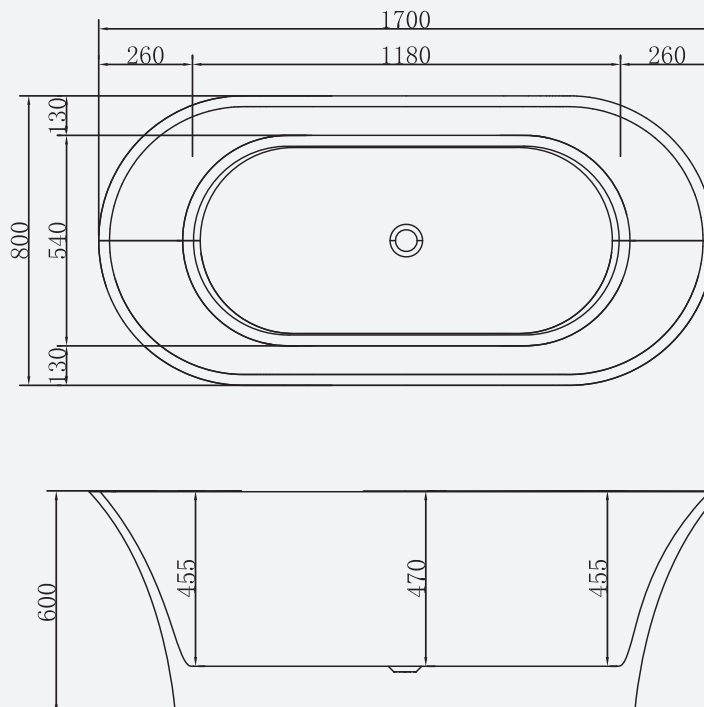

Athena

The striking simplicity of Athena is a powerful addition to any bathroom. Symmetrical, double ended design delivers flexibility for positioning and use.

This elegant bath tub is sculpted for long-lasting durability and boasts a 12-year guarantee. Supplied as standard with a white waste and overflow cover as well as a slimline bath trap for easy installation above floor level.

Athena Bath
Code: FADE/WH

Size: 1700(l) x 800(w)mm

Weight: 49kg

Technical Information

Founded
1880

Telephone 028 9081 7631
Email info@adamsez.com

www.adamsez.com

AdCast Stone
Premium Range