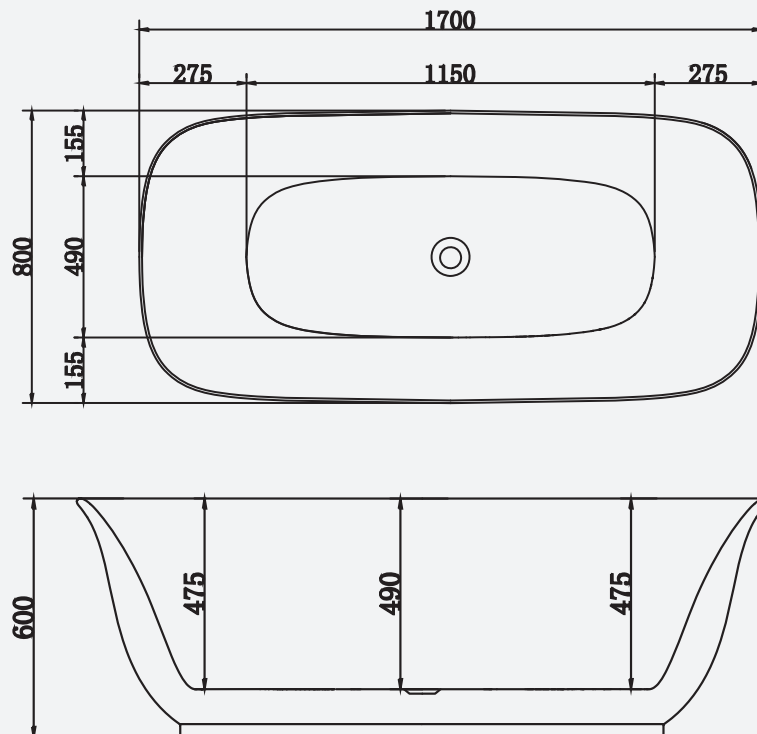

Technical Information

Founded
1880

Telephone 028 9081 7631
Email info@adamsez.com

www.adamsez.com