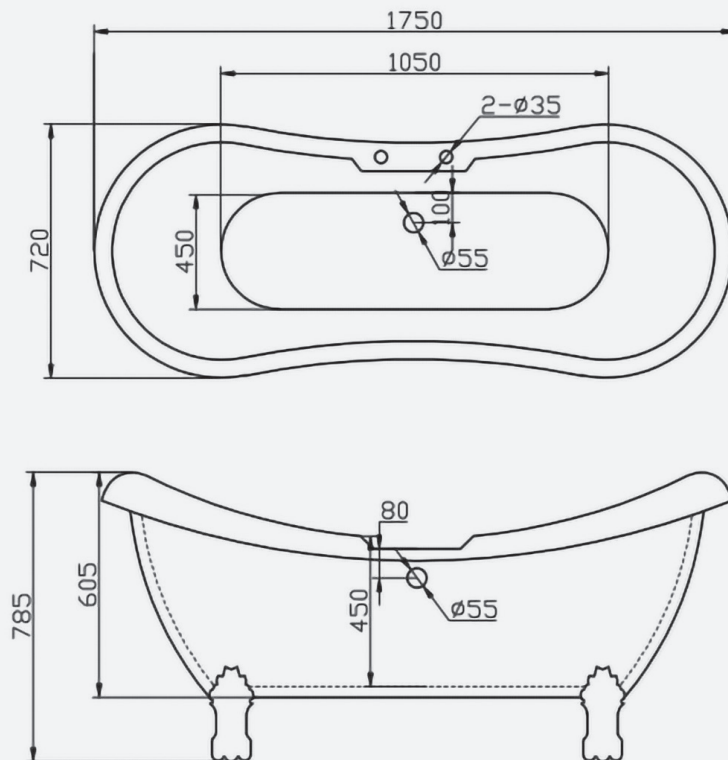

Clara Bath

Code: FCLDE/WH

Clara Coloured Bath

Code: FCLDE/COL

Size: 1750(l) x 720(w)mm

Weight: 33kg

Technical Information

Founded
1880