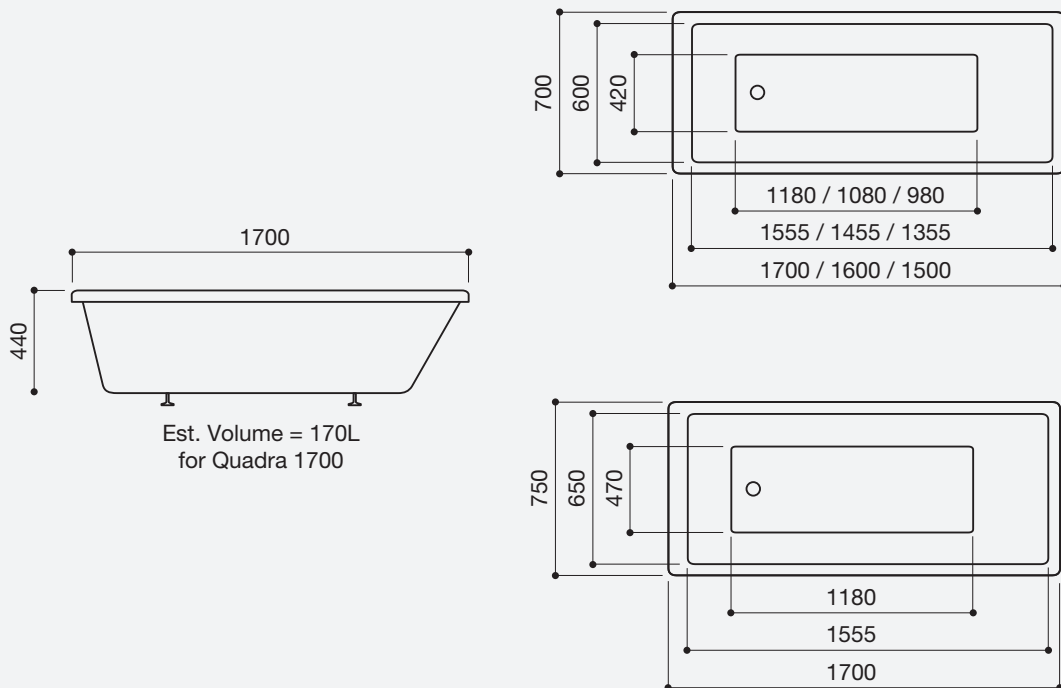

Technical Information

Founded
1880

Telephone 028 9081 7631
Email info@adamsez.com

www.adamsez.com

AdCast Stone
Premium Range

AdCast Stone
Luxury Range

AdCast Stone
Wash Basin Range

AdVance Lucite
Premium Range

AdVance Acrylic
Luxury Range

Single Ended Baths

Double Ended Baths

Inset Baths