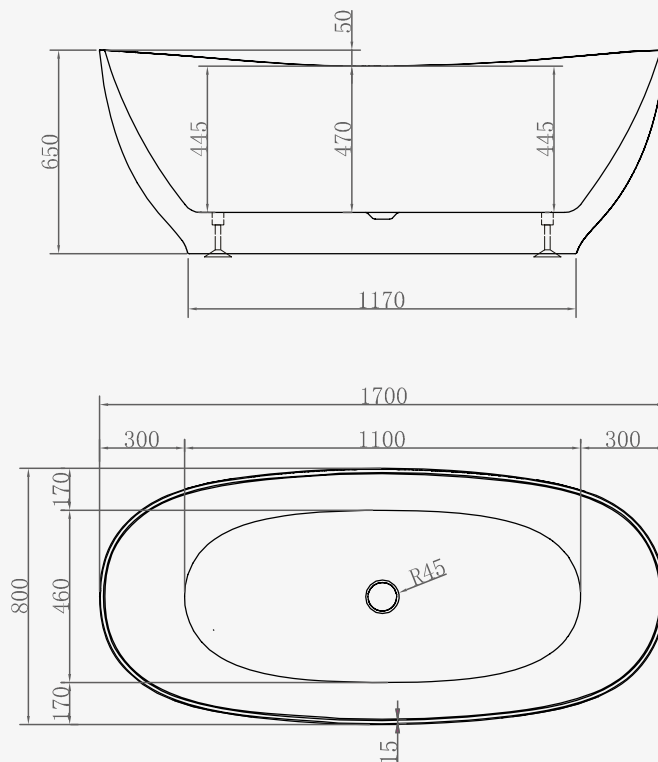

Featuring a discrete integrated overflow, the Siena makes for a beautiful inclusion in your home.

- Minimal slimline edge design
- Generous internal bathing area.
- Discrete integrated overflow
- White clicker waste and slimline trap as standard

Siena 1700 x 800mm Bath

Code: FSSIDE/WH

Size: 1700 x 800mm / Weight 53kg

Technical Information

Estimated Volume - 240L

Founded
1880

Telephone 028 9081 7631
Email info@adamsez.com

www.adamsez.com