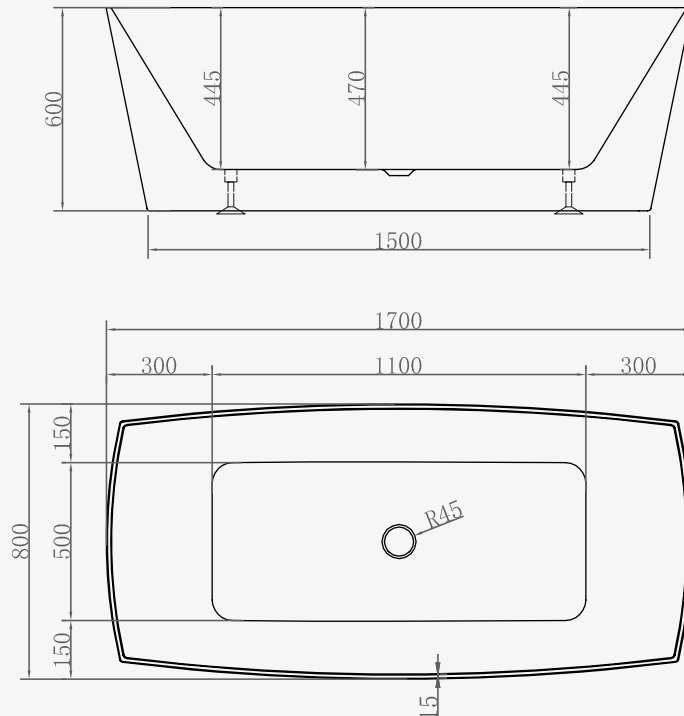

- Minimal slimline edge design
- Generous internal bathing area.
- Discrete integrated overflow
- White clicker waste and slimline trap as standard

Parma 1700 x 800mm Bath
Code: FSPADE/WH

Size: 1700 x 800mm / Weight 58kg

Technical Information

Estimated Volume - 310L

Founded
1880

Telephone 028 9081 7631
Email info@adamsez.com

www.adamsez.com

 AdColour;
Make me yours