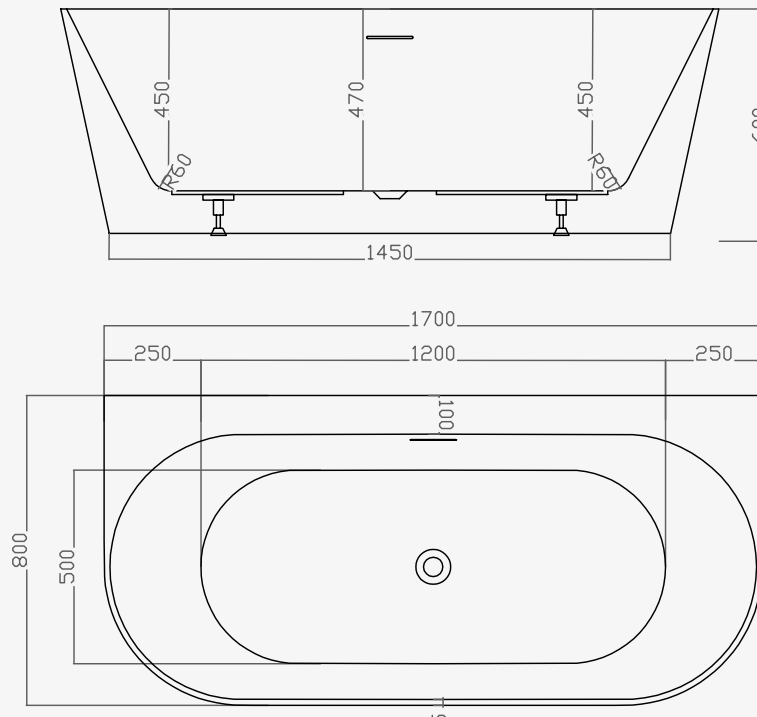

Malmo

Enjoy total indulgence and style within the refined Malmo model. The Malmo's simplistic design features a sleek, flat edge, allowing for a seamless back to wall finish.

A modernistic tap ledge along the side and back of the Malmo offers a sophisticated and absolute finish to the pristine white tub.

- Minimal slimline edge design
- Generous internal bathing area.
- Discrete integrated overflow
- White clicker waste and slimline trap as standard
- Featuring a back to wall tap ledge

Malmo 1700 x 800mm Bath
Code: FSMAD/WH

Size: 1700 x 800mm / Weight 72kg

Technical Information

Estimated Volume - 280L

Founded
1880

Telephone 028 9081 7631
Email info@adamsez.com

www.adamsez.com

 AdColour;
Make me yours