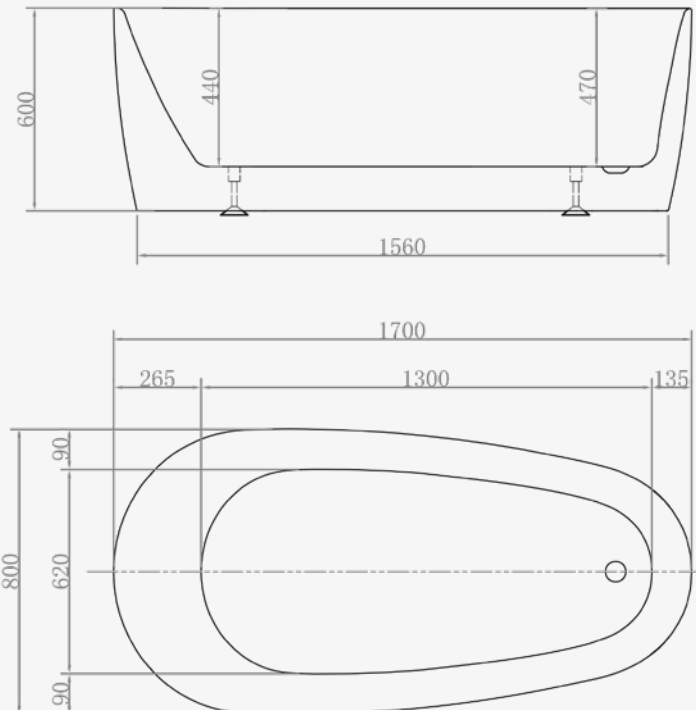

- Minimal slimline edge design
- Generous internal bathing area.
- Discrete integrated overflow
- White clicker waste and slimline trap as standard

## Espie 1700 x 800mm Bath

Code: FSESSE/WH2

*Size: 1700 x 800mm / Weight 56kg*

### Technical Information

Estimated Volume - 300L

Founded  
1880

Telephone 028 9081 7631  
Email info@adamsez.com

[www.adamsez.com](http://www.adamsez.com)

 AdColour;  
Make me yours