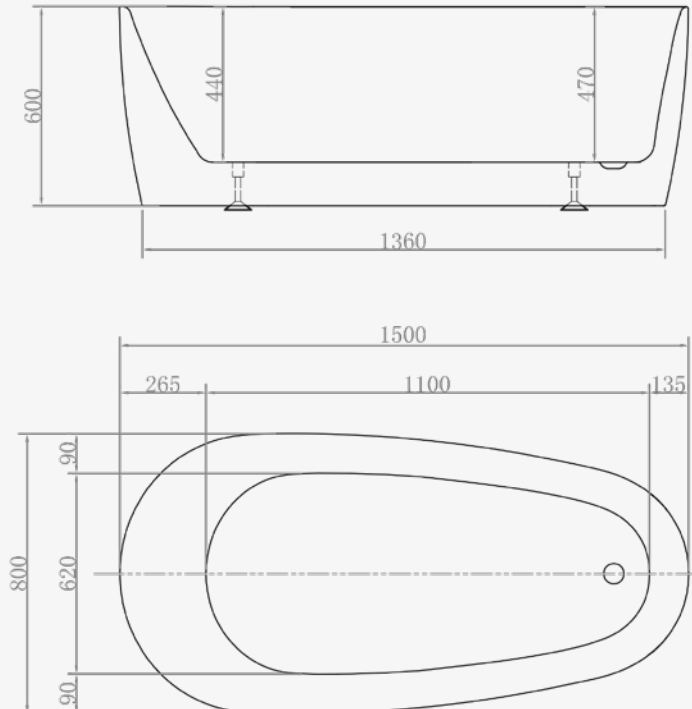

- Minimal slimline edge design
- Generous internal bathing area.
- Discrete integrated overflow
- White clicker waste and slimline trap as standard

Espie 1500 x 800mm Bath

Code: FSESSE/WH1

Size: 1500 x 800mm / Weight 56kg

Technical Information

Estimated Volume - 300L

Founded 1880

Telephone 028 9081 7631
Email info@adamsez.com

www.adamsez.com