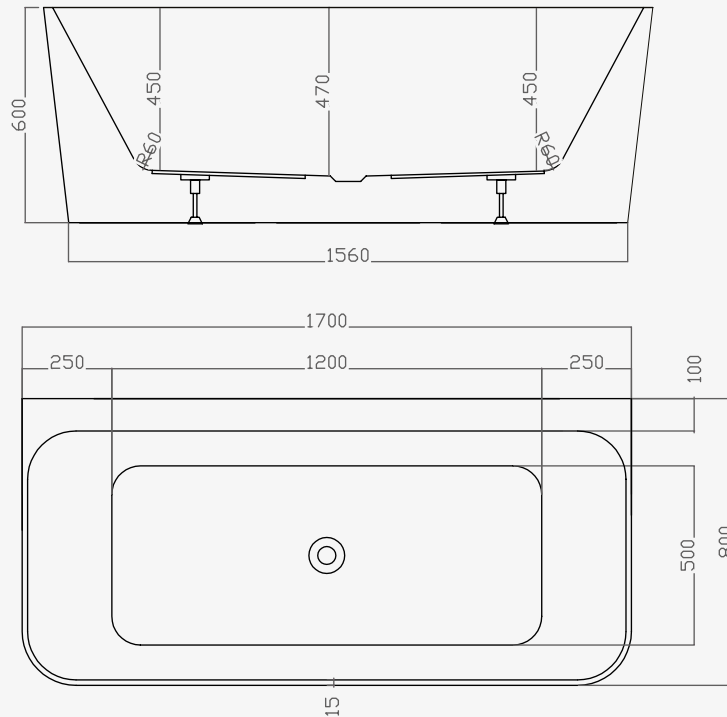

Toledo

Avant-garde in design, the Toledo entertains delicately rounded edges, expertly crafted for a slim finish.

The Toledo's gliding back, designed to rest against the wall, hosts a modern tap ledge.

- Minimal slimline edge design
- Generous internal bathing area.
- Discrete integrated overflow
- White clicker waste and slimline trap as standard

Toledo 1700 x 800mm Bath

Code: FSTODE/WH

Size: 1700 x 800mm / Weight 69kg

Technical Information

Estimated Volume - 290L

Founded
1880

Telephone 028 9081 7631
Email info@adamsez.com

www.adamsez.com