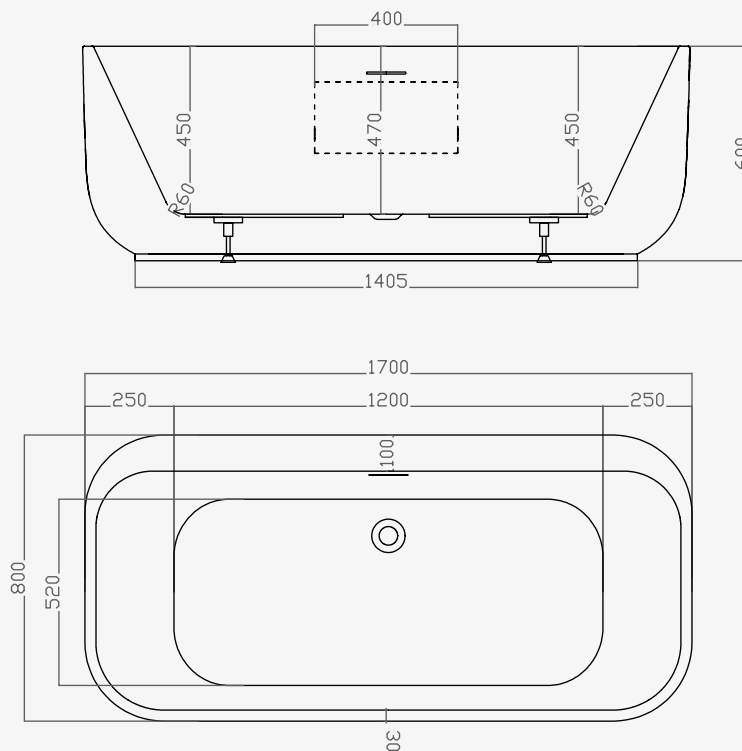

Copelyn

The minimalist design of the Copelyn bath will give any bathroom a contemporary focal point.

Its strong, rectangular shape with curved edges, slimline edge and depth makes it the perfect addition to any bathroom space and for those wanting more space to relax.

- Minimal slimline edge design
- Generous internal bathing area.
- Discrete integrated overflow
- White clicker waste as standard
- Access panel for ease of installation

Copelyn 1500 x 800mm Bath
Code: FSCODE/WH1

Size: 1500 x 800mm / Weight 49kg

Technical Information

Estimated Volume - 260L

Founded
1880

Telephone 028 9081 7631
Email info@adamsez.com

www.adamsez.com

 AdColour;
Make me yours