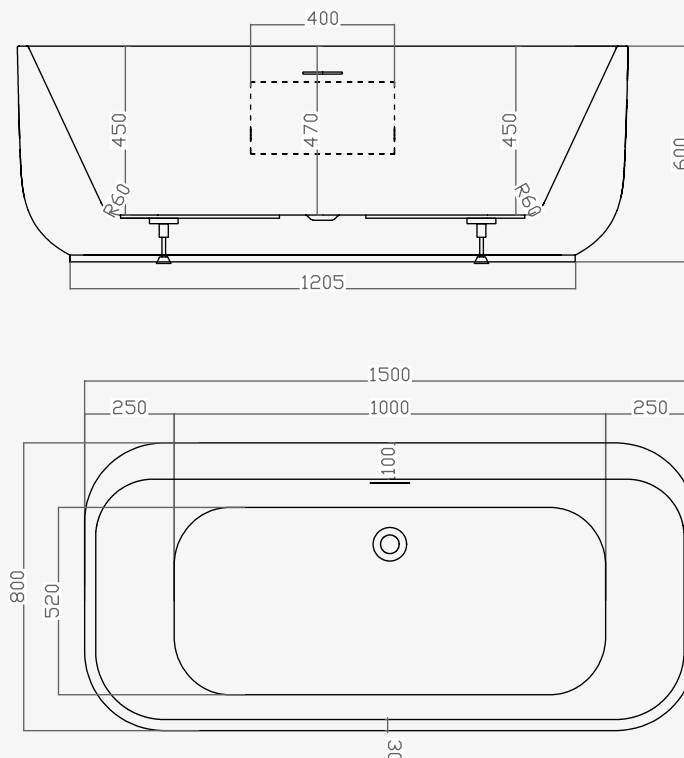

Copelyn

The minimalist design of the Copelyn bath will give any bathroom a contemporary focal point.

Its strong, rectangular shape with curved edges, slimline edge and depth makes it the perfect addition to any bathroom space and for those wanting more space to relax.

- Minimal slimline edge design
- Generous internal bathing area.
- Discrete integrated overflow
- White clicker waste as standard
- Access panel for ease of installation

Copelyn 1500 x 800mm Bath
Code: FSCODE/WH1

Size: 1500 x 800mm / Weight 49kg

Technical Information

Estimated Volume - 260L

Founded
1880

Telephone 028 9081 7631
Email info@adamsez.com

www.adamsez.com

 AdColour;
Make me yours