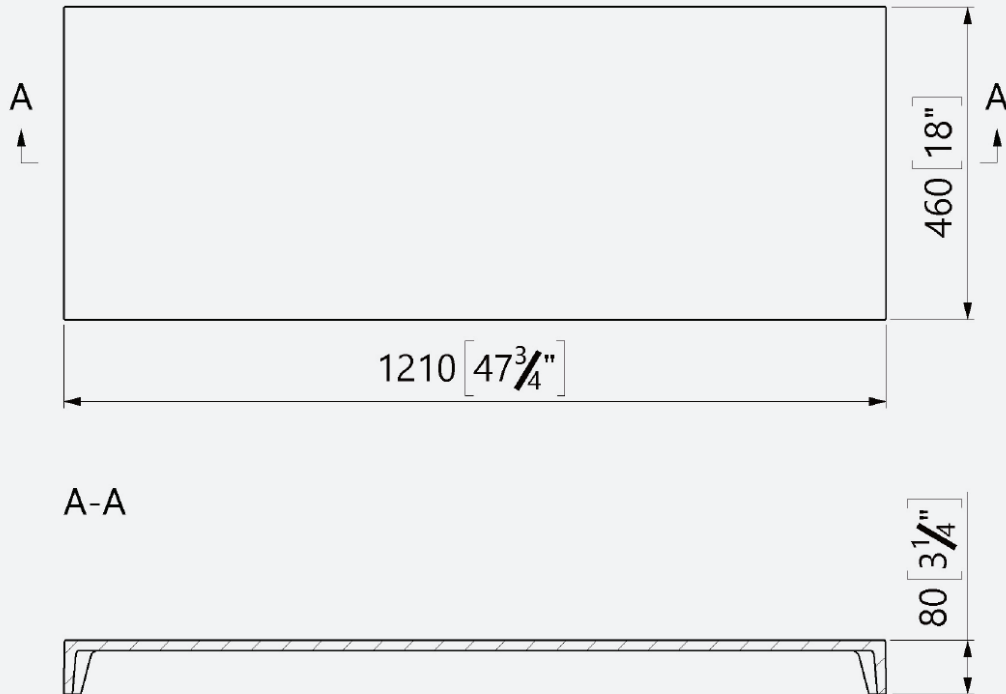

Technical Information

Founded
1880

Telephone 028 9081 7631
Email info@adamsez.com

www.adamsez.com

AdColour;
Make me yours