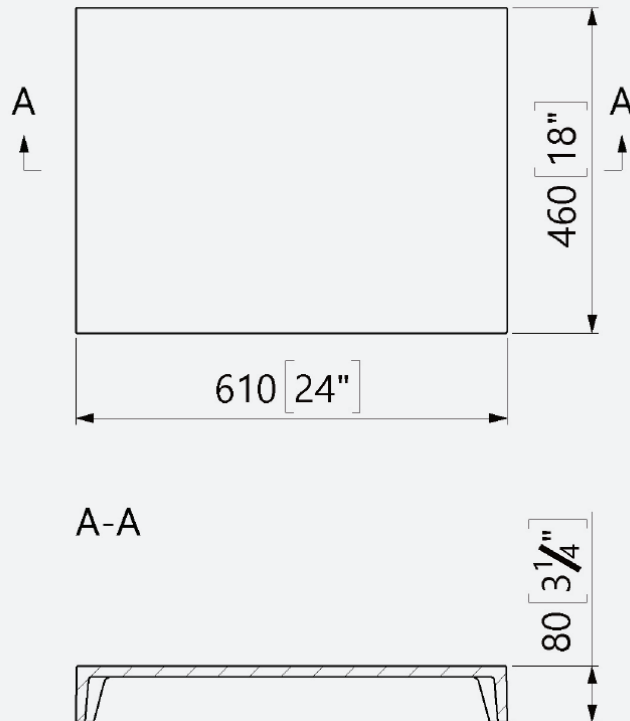

Gloss White Countertop

Code: CT610/WH

Size: 610(l) x 460(w)

Weight: 11kg

Technical Information

Founded
1880

Telephone 028 9081 7631
Email info@adamsez.com

www.adamsez.com