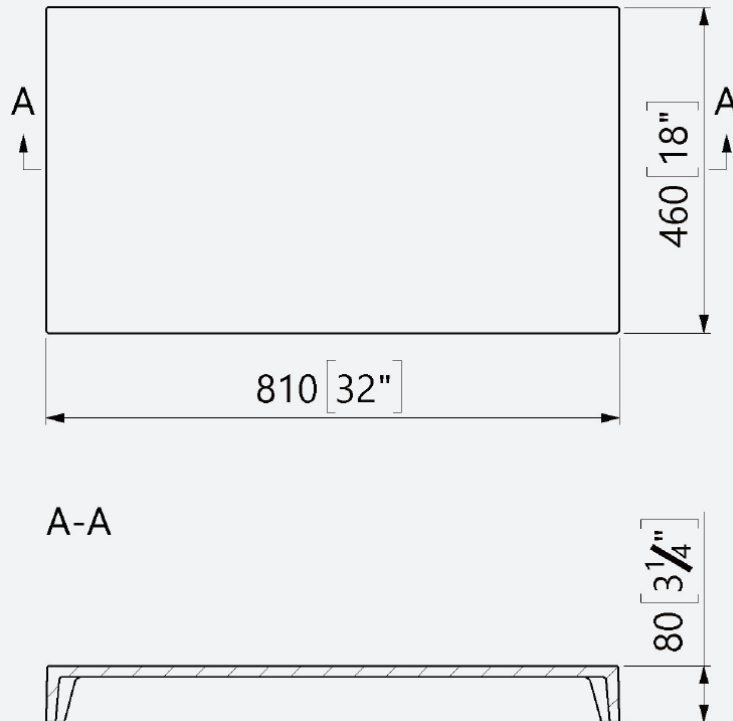

Gloss White Countertop

Code: CT810/WH

Size: 810(l) x 460(w)

Weight: 16kg

Technical Information

Founded
1880

Telephone 028 9081 7631
Email info@adamsez.com

www.adamsez.com