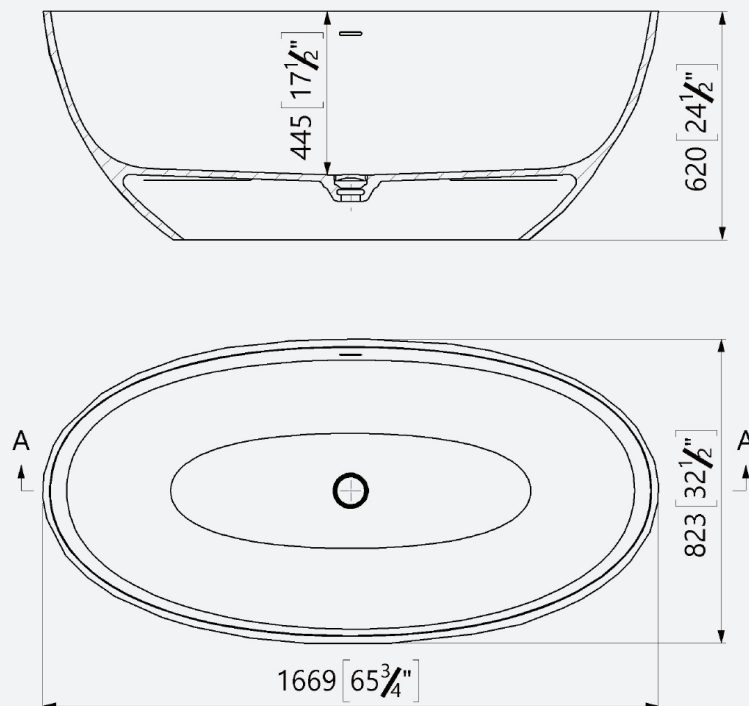

Geo comes complete with white waste, and also has a matching basin available.

Geo Gloss White Bath

Code: FGEG/WH

Size: 1670 x 832mm

Weight: 168kg

Technical Information

Estimated Volume - 309L

A-A