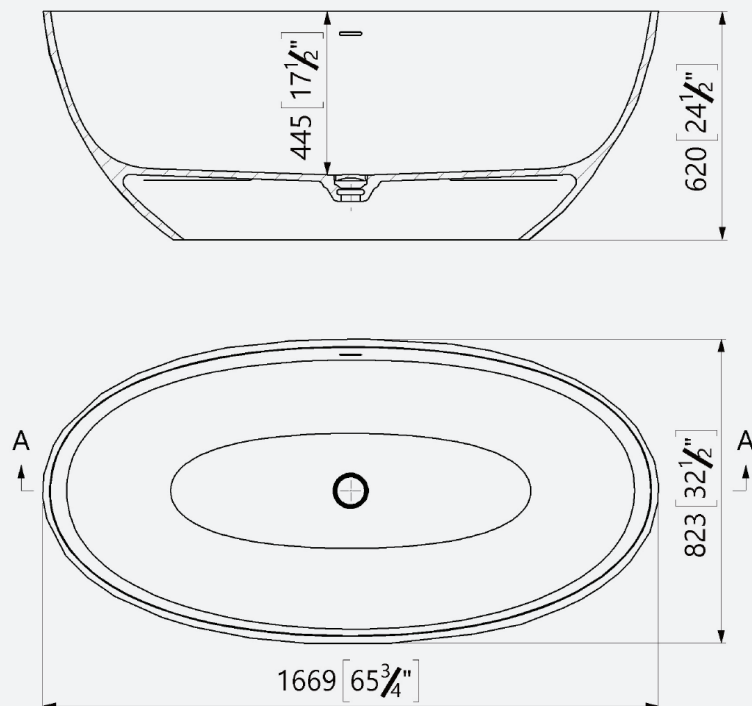

Geo comes complete with white waste, and also has a matching basin available.

Geo Matt White Bath

Code: FGEM/WH

Size: 1670 x 832mm

Weight: 168kg

Technical Information

Estimated Volume - 309L

A-A