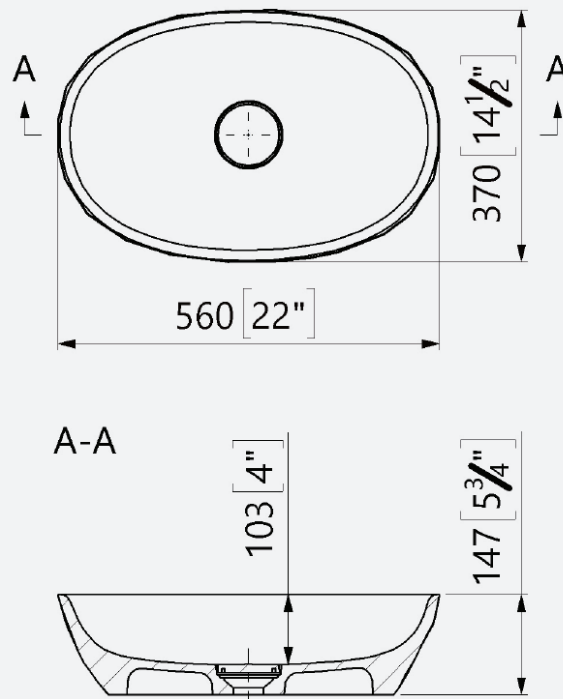

Code: GEBG/WH

Size: 560(l) x 370(w)

Weight: 11kg

Technical Information

Founded
1880

Telephone 028 9081 7631
Email info@adamsez.com

www.adamsez.com

 AdColour;
Make me yours