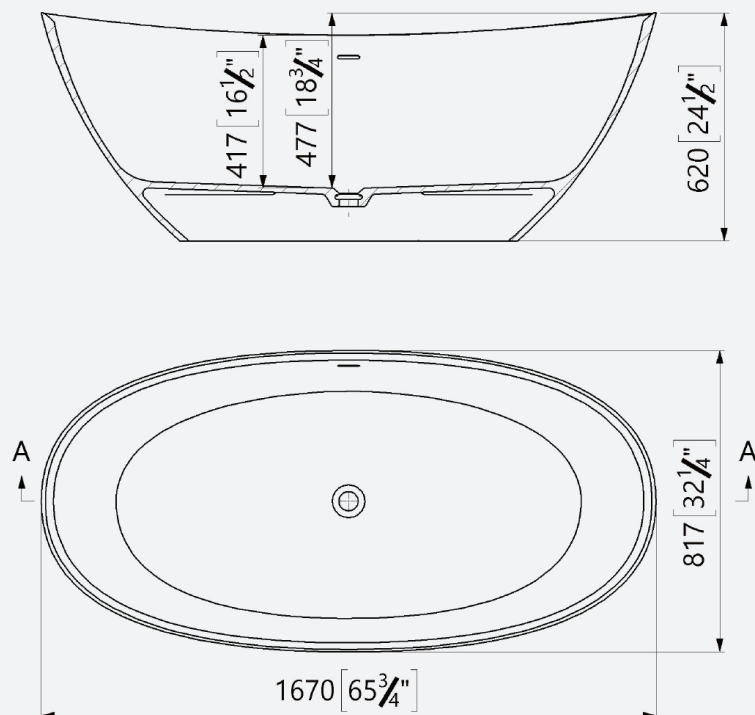

## Mila Gloss White Bath

Code: FMIG/WH

Size: 1670 x 817mm

Weight: 138kg

### Technical Information

Estimated Volume - 260L

A-A

Founded  
1880

Telephone 028 9081 7631  
Email info@adamsez.com

www.adamsez.com

AdColour;  
Make me yours