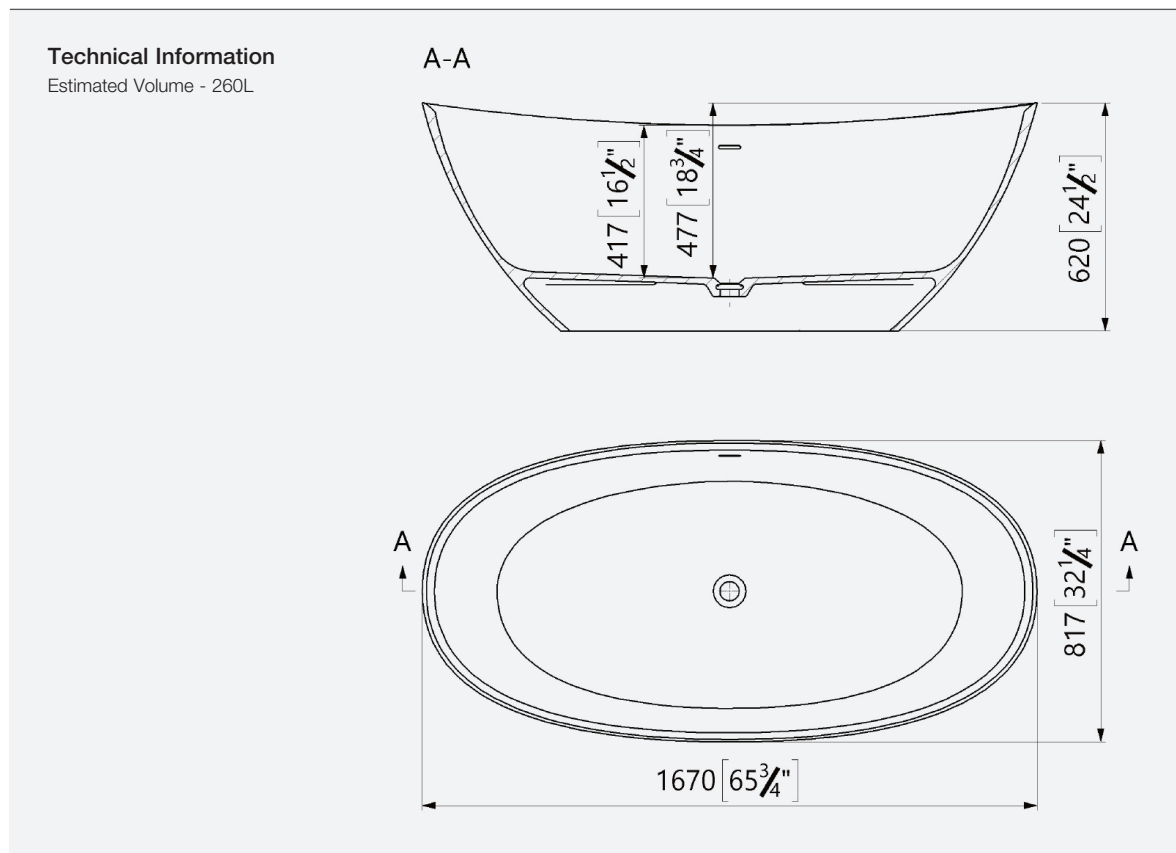

Mila comes complete with matching waste, and also has a coordinating basin available.

Mila Matt Black Bath

Code: FMIM/BL

Size: 1670 x 817mm

Weight: 138kg

Founded
1880

Telephone 028 9081 7631
Email info@adamsez.com