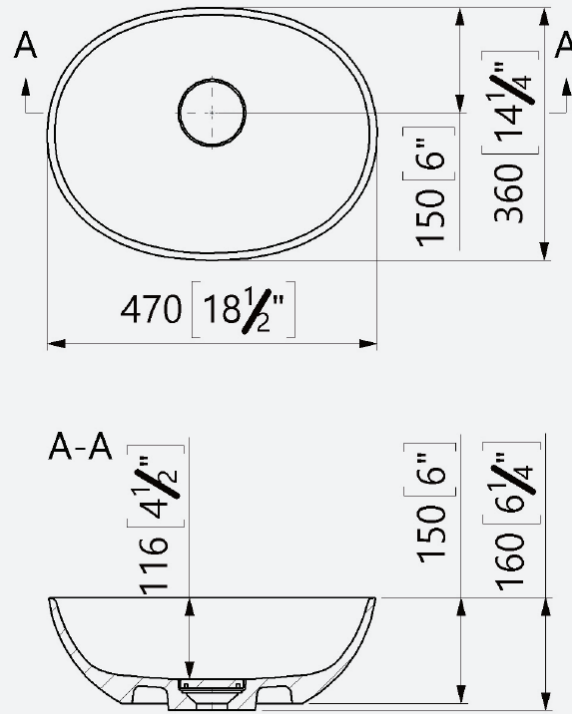

Code: MI4BG/WH

Size: 470(l) x 360(w)

Weight: 8kg

Technical Information

Founded
1880

Telephone 028 9081 7631
Email info@adamsez.com

www.adamsez.com

 AdColour;
Make me yours