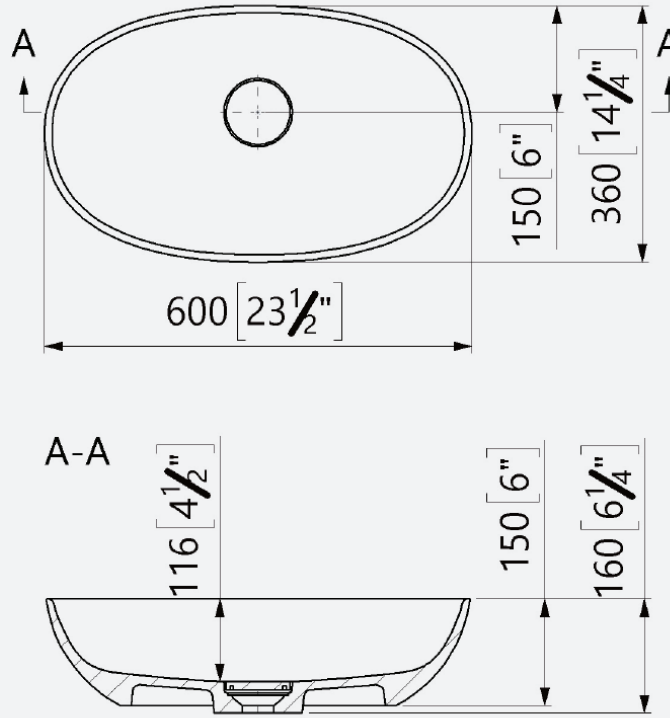

Technical Information

Founded
1880

Telephone 028 9081 7631
Email info@adamsez.com

www.adamsez.com

AdColour;
Make me yours