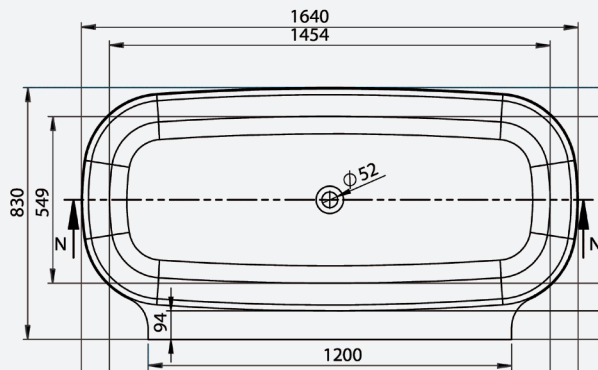

Immerse yourself in the luxurious depths of the Santo bath and let your worries melt away as you indulge in the ultimate bathing experience.

Santo FS Back to Wall White

Code: FSAG/WH

Size: 1640 x 830mm

Weight: 170kg

Technical Information

Estimated Volume - 300L

Founded
1880

Telephone 028 9081 7631
Email info@adamsez.com

www.adamsez.com

 AdColour;
Make me yours