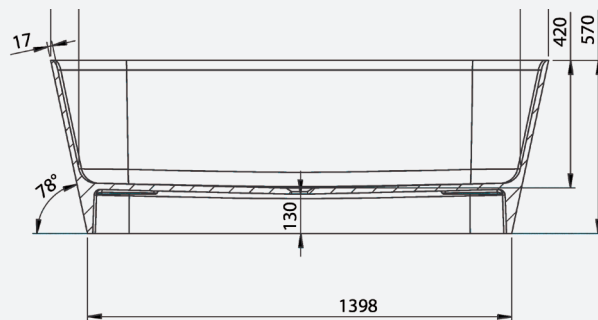

Santo

The Santo freestanding bath exudes opulence and refinement with its stunning back-to-wall design.

Offering unparalleled flexibility and customisation, allowing you to fit taps to the back-to-wall shelf, wall mount or place freestanding.

Immerse yourself in the luxurious depths of the Santo bath and let your worries melt away as you indulge in the ultimate bathing experience.

Santo FS Back to Wall White

Code: FSAG/WH

Size: 1640 x 830mm

Weight: 170kg

Technical Information

Estimated Volume - 300L

Founded
1880

Telephone 028 9081 7631
Email info@adamsez.com

www.adamsez.com

 AdColour;
Make me yours