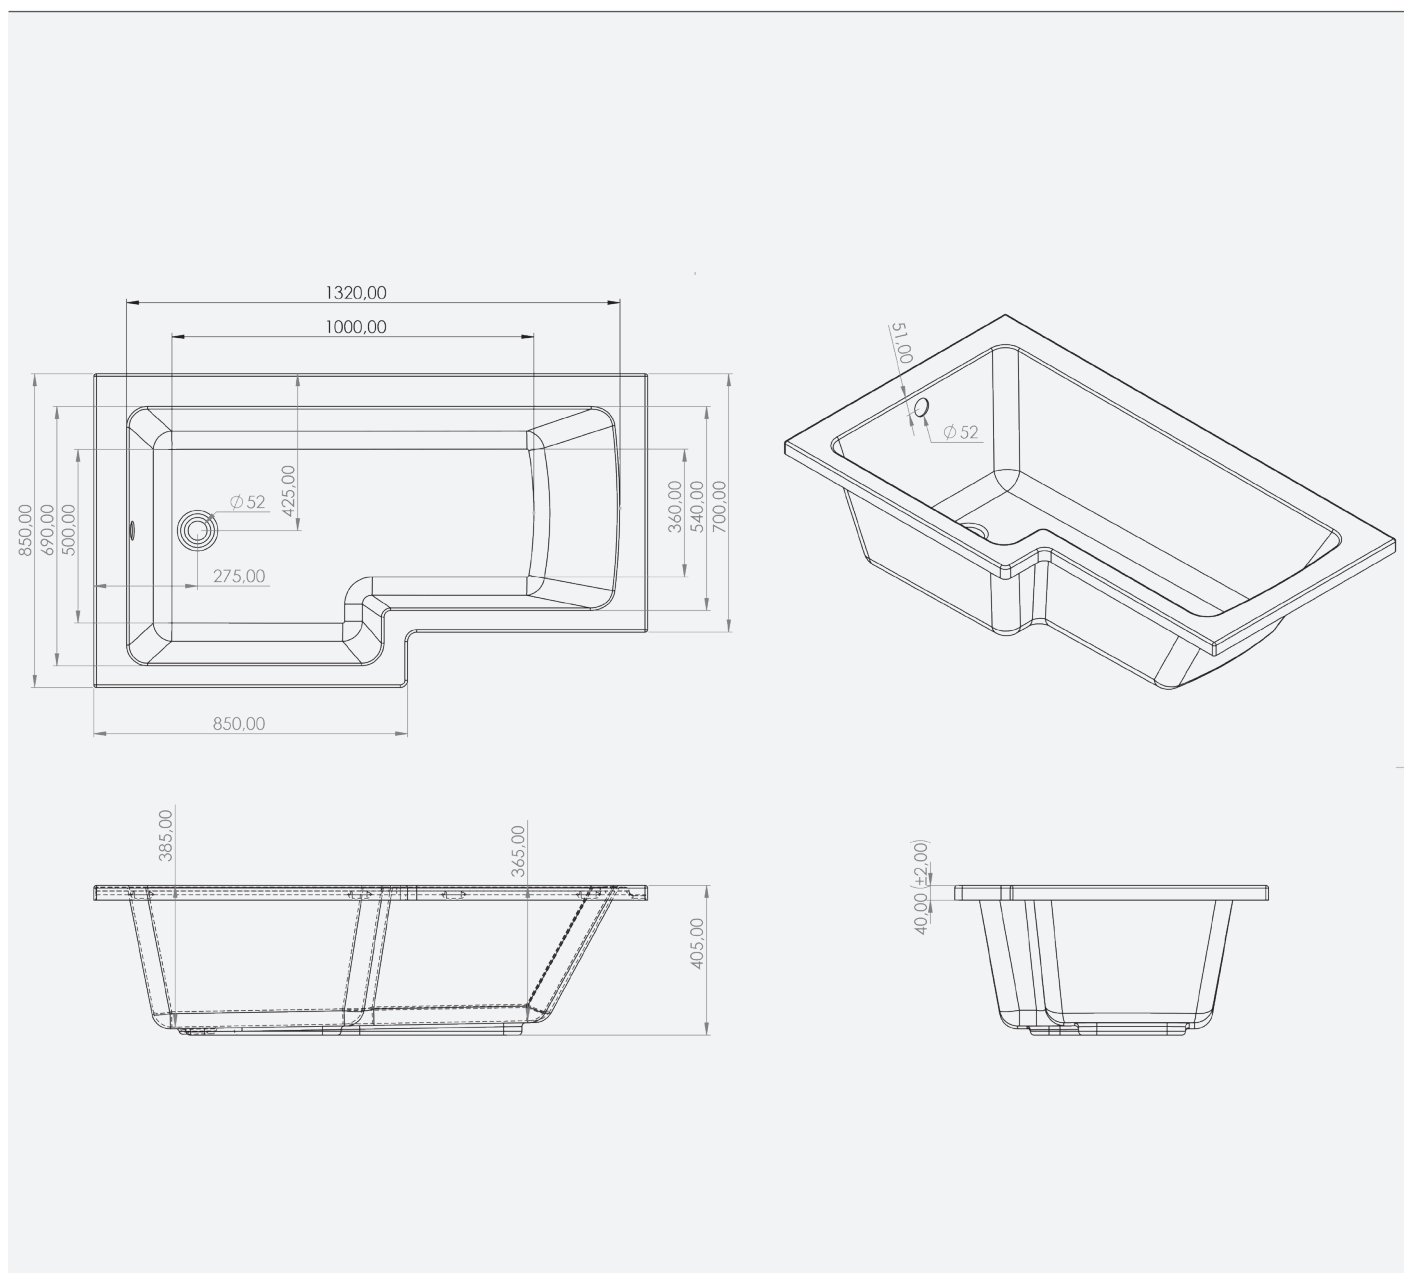

# Lyon LH 1500

Code: LYOLH/15X850

## Technical Information

Size: 1500 x 850mm

Weight: 19.5kg

Estimate Volume: 185L

Lifetime Guarantee (T&Cs Apply)

Founded  
1880

Telephone 028 9081 7631  
Email info@adamsez.com

[www.adamsez.com](http://www.adamsez.com)